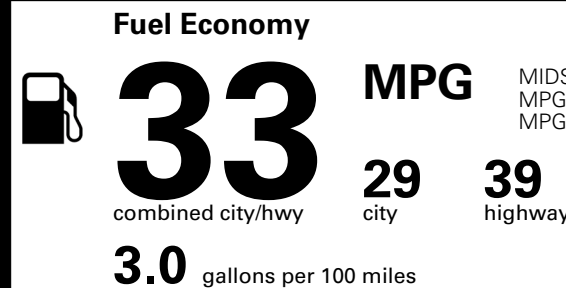

EPA DOT Fuel Economy and Environment

Gasoline Vehicle

MIDSIZE CARS range from 15 to 139 MPG. The best vehicle rates 146 MPGe.

You save \$1,000
 in fuel costs over 5 years compared to the average new vehicle.