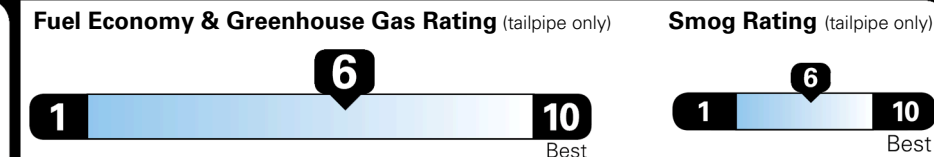

This vehicle emits 269 grams CO₂ per mile. The best emits 0 grams per mile (tailpipe only). Producing and distributing fuel also create emissions; learn more at fueleconomy.gov.

Actual results will vary for many reasons, including driving conditions and how you drive and maintain your vehicle. The average new vehicle gets 29 MPG and costs $8,500 to fuel over 5 years. Cost estimates are based on 15,000 miles per year at $ 3.30 per gallon. MPGe is miles per gasoline gallon equivalent. Vehicle emissions are a significant cause of climate change and smog.

fueleconomy.gov

Calculate personalized estimates and compare vehicles

GOVERNMENT 5-STAR SAFETY RATINGS

Overall Vehicle Score ★ ★ ★ ★ ★

Based on the combined rating of frontal, side and rollover. Should ONLY be compared to other vehicles of similar size and weight.

Frontal Driver ★ ★ ★ ★ ★

Crash Passenger ★ ★ ★ ★

Based on the risk of injury in a frontal impact. Should ONLY be compared to other vehicles of similar size and weight.

Side Front seat ★ ★ ★ ★ ★

Crash Rear seat ★ ★ ★ ★ ★

Star ratings based on the risk of injury in a side impact.

Rollover ★ ★ ★ ★ ★

Star ratings based on the risk of rollover in a single-vehicle crash.

Star ratings range from 1 to 5 stars (★★★★★) with 5 being the highest.

Source: National Highway Traffic Safety Administration (NHTSA).

www.safercar.gov or 1-888-327-4236

Manufacturer's suggested retail price includes Manufacturer's recommended pre-delivery service. License and title fees, state and local taxes and other dealer installed options and accessories are not included in the manufacturer's suggested retail price.

PARTS CONTENT INFORMATION

FOR VEHICLES IN THIS CAR LINE U.S./CANADIAN PARTS CONTENT: 20 %

MAJOR SOURCES OF FOREIGN PARTS:
MEXICO: 45%
KOREA: 30%

NOTE: PARTS CONTENT DOES NOT INCLUDE FINAL ASSEMBLY, DISTRIBUTION, OR OTHER NON-PARTS COSTS.

FOR THIS VEHICLE FINAL ASSEMBLY POINT: PESQUERIA, NL, MEXICO

COUNTRY OF ORIGIN

ENGINE (MOTOR): USA

TRANSMISSION: MEXICO