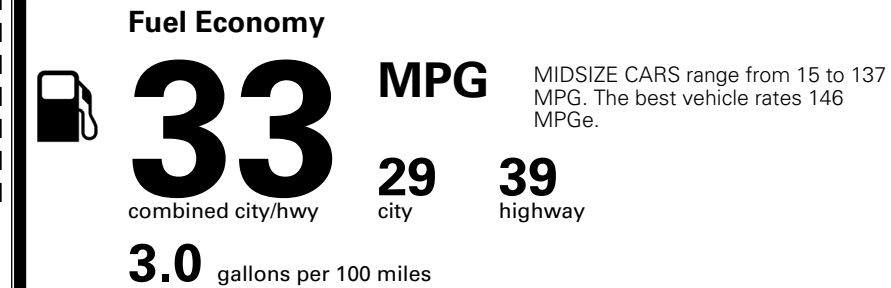

\$ 23,685.00

INLAND FREIGHT AND HANDLING

\$ 1,195.00

TOTAL MANUFACTURER'S SUGGESTED RETAIL PRICE ▶

\$ 24,880.00

TOTAL ADDITIONAL WEIGHT:

*Additional terms and conditions apply.
 **Kia Connect may be currently unavailable for some Model Year 2022 and newer vehicles sold or purchased in Massachusetts; please see owners.kia.com for more information.
 NOTE: When you purchase this vehicle, Kia America, Inc. collects personal information you provide to the dealership. For information on our collection and use of personal information and your rights, please see our Privacy Policy on www.kia.com.

EPA DOT Fuel Economy and Environment

Gasoline Vehicle

You save \$1,000
 in fuel costs over 5 years compared to the average new vehicle.

Annual fuel cost \$1,500

Actual results will vary for many reasons, including driving conditions and how you drive and maintain your vehicle. The average new vehicle gets 29 MPG and costs \$8,500 to fuel over 5 years. Cost estimates are based on 15,000 miles per year at \$ 3.30 per gallon. MPGe is miles per gasoline gallon equivalent. Vehicle emissions are a significant cause of climate change and smog.