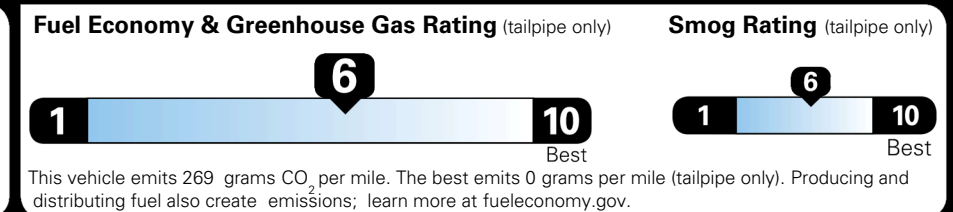

ADDITIONAL INSTALLED EQUIPMENT:
 (In addition to or in place of standard features)
 Snow White Pearl Paint

\$ 23,290.00

Included
 Included
 Included
 Included
 Included
 Included

\$395.00

MSRP INCLUDING OPTIONS

\$ 23,685.00

INLAND FREIGHT AND HANDLING

\$ 1,195.00

TOTAL MANUFACTURER'S SUGGESTED RETAIL PRICE ▶

\$ 24,880.00

TOTAL ADDITIONAL WEIGHT:

*Additional terms and conditions apply.
 **Kia Connect may be currently unavailable for some Model Year 2022 and newer vehicles sold or purchased in Massachusetts; please see owners.kia.com for more information.
 NOTE: When you purchase this vehicle, Kia America, Inc. collects personal information you provide to the dealership. For information on our collection and use of personal information and your rights, please see our Privacy Policy on www.kia.com.

EPA DOT Fuel Economy and Environment

Gasoline Vehicle

You save \$1,000
 in fuel costs over 5 years compared to the average new vehicle.

Annual fuel cost \$1,500

Actual results will vary for many reasons, including driving conditions and how you drive and maintain your vehicle. The average new vehicle gets 29 MPG and costs \$8,500 to fuel over 5 years. Cost estimates are based on 15,000 miles per year at \$ 3.30 per gallon. MPGe is miles per gasoline gallon equivalent. Vehicle emissions are a significant cause of climate change and smog.