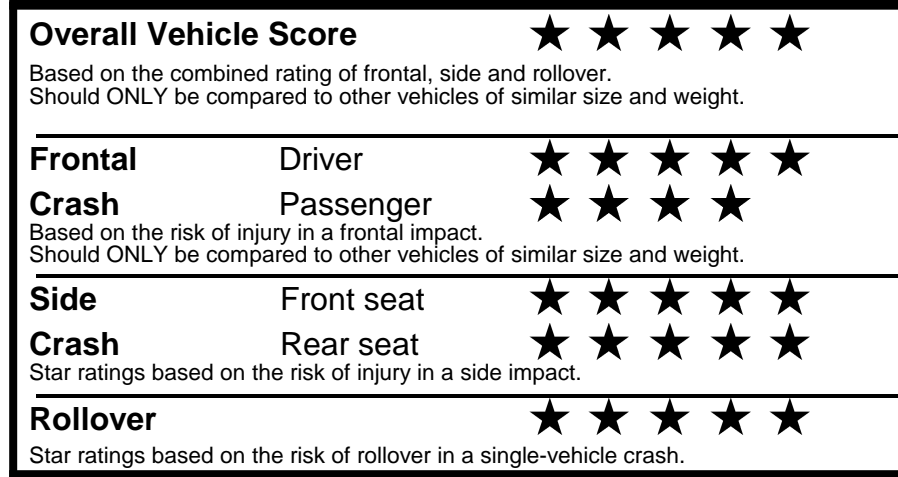

GOVERNMENT 5-STAR SAFETY RATINGS

PARTS CONTENT INFORMATION

FOR VEHICLES IN THIS CAR LINE U.S./CANADIAN PARTS CONTENT: 20 %

MAJOR SOURCES OF FOREIGN PARTS:
MEXICO: 45%
KOREA: 30%

NOTE: PARTS CONTENT DOES NOT INCLUDE FINAL ASSEMBLY, DISTRIBUTION, OR OTHER NON-PARTS COSTS.

FOR THIS VEHICLE FINAL ASSEMBLY POINT:
PESQUERIA, NL, MEXICO

COUNTRY OF ORIGIN ENGINE (MOTOR): USA

TRANSMISSION: MEXICO

Star ratings range from 1 to 5 stars (★★★★★) with 5 being the highest.
Source: National Highway Traffic Safety Administration (NHTSA).
www.safercar.gov or 1-888-327-4236

Manufacturer's suggested retail price includes Manufacturer's recommended pre-delivery service. License and title fees, state and local taxes and other dealer installed options and accessories are not included in the manufacturer's suggested retail price.