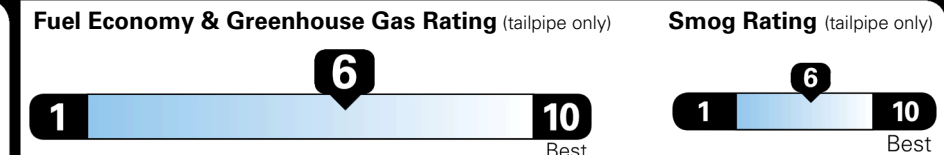

This vehicle emits 269 grams CO₂ per mile. The best emits 0 grams per mile (tailpipe only). Producing and distributing fuel also create emissions; learn more at fueleconomy.gov.

Actual results will vary for many reasons, including driving conditions and how you drive and maintain your vehicle. The average new vehicle gets 29 MPG and costs $8,500 to fuel over 5 years. Cost estimates are based on 15,000 miles per year at $ 3.30 per gallon. MPGe is miles per gasoline gallon equivalent. Vehicle emissions are a significant cause of climate change and smog.

fueleconomy.gov

Calculate personalized estimates and compare vehicles

GOVERNMENT 5-STAR SAFETY RATINGS

Overall Vehicle Score ★★★★★

Based on the combined rating of frontal, side and rollover. Should ONLY be compared to other vehicles of similar size and weight.

Frontal Driver ★★★★★

Crash Passenger ★★★★★

Based on the risk of injury in a frontal impact. Should ONLY be compared to other vehicles of similar size and weight.

Side Front seat ★★★★★

Crash Rear seat ★★★★★

Star ratings based on the risk of injury in a side impact.

Rollover ★★★★★

Star ratings based on the risk of rollover in a single-vehicle crash.

Star ratings range from 1 to 5 stars (★★★★★) with 5 being the highest.

Source: National Highway Traffic Safety Administration (NHTSA).

www.safercar.gov or 1-888-327-4236

Manufacturer's suggested retail price includes Manufacturer's recommended pre-delivery service. License and title fees, state and local taxes and other dealer installed options and accessories are not included in the manufacturer's suggested retail price.

PARTS CONTENT INFORMATION

FOR VEHICLES IN THIS CAR LINE U.S./CANADIAN PARTS CONTENT: 20 %

MAJOR SOURCES OF FOREIGN PARTS:
MEXICO: 45%
KOREA: 30%

NOTE: PARTS CONTENT DOES NOT INCLUDE FINAL ASSEMBLY, DISTRIBUTION, OR OTHER NON-PARTS COSTS.

FOR THIS VEHICLE FINAL ASSEMBLY POINT: PESQUERIA, NL, MEXICO

COUNTRY OF ORIGIN ENGINE (MOTOR): USA
TRANSMISSION: MEXICO