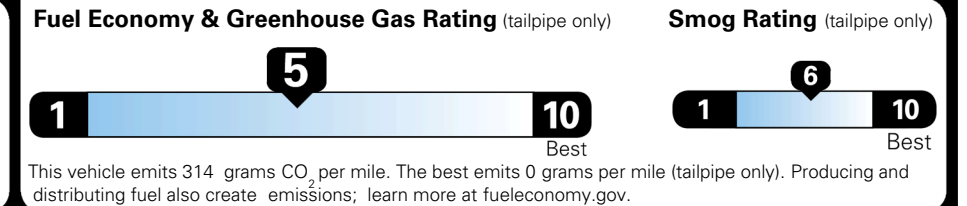

\$395.00

MSRP INCLUDING OPTIONS

\$ 29,285.00

INLAND FREIGHT AND HANDLING

\$ 1,245.00

TOTAL MANUFACTURER'S SUGGESTED RETAIL PRICE ▶

\$ 30,530.00

TOTAL ADDITIONAL WEIGHT:

EPA DOT Fuel Economy and Environment

Gasoline Vehicle

You spend \$250 more in fuel costs over 5 years
 compared to the average new vehicle.

Annual fuel cost \$1,750

Actual results will vary for many reasons, including driving conditions and how you drive and maintain your vehicle. The average new vehicle gets 29 MPG and costs \$8,500 to fuel over 5 years. Cost estimates are based on 15,000 miles per year at \$ 3.30 per gallon. MPGe is miles per gasoline gallon equivalent. Vehicle emissions are a significant cause of climate change and smog.