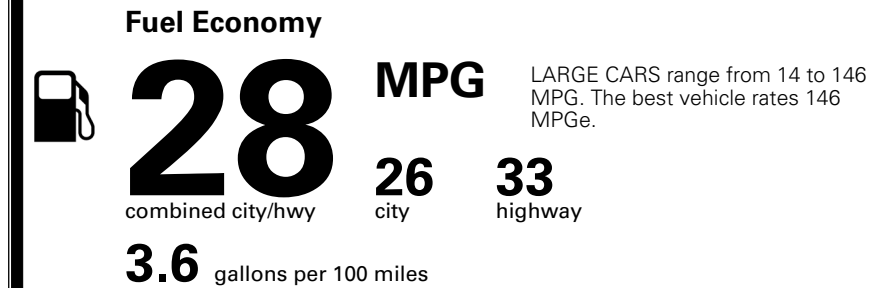

\$395.00

MSRP INCLUDING OPTIONS

\$ 29,285.00

INLAND FREIGHT AND HANDLING

\$ 1,245.00

TOTAL MANUFACTURER'S SUGGESTED RETAIL PRICE ▶

\$ 30,530.00

TOTAL ADDITIONAL WEIGHT:

EPA DOT Fuel Economy and Environment

Gasoline Vehicle

You spend \$250 more in fuel costs over 5 years
 compared to the average new vehicle.

Annual fuel cost \$1,750

Actual results will vary for many reasons, including driving conditions and how you drive and maintain your vehicle. The average new vehicle gets 29 MPG and costs \$8,500 to fuel over 5 years. Cost estimates are based on 15,000 miles per year at \$ 3.30 per gallon. MPGe is miles per gasoline gallon equivalent. Vehicle emissions are a significant cause of climate change and smog.