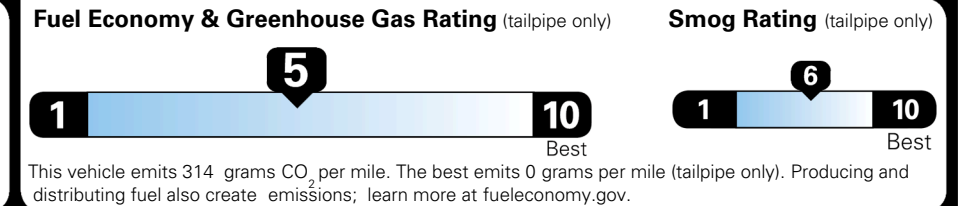

EPA DOT Fuel Economy and Environment

Gasoline Vehicle

You spend \$250 more in fuel costs over 5 years compared to the average new vehicle.

Annual fuel cost \$1,750

Actual results will vary for many reasons, including driving conditions and how you drive and maintain your vehicle. The average new vehicle gets 29 MPG and costs \$8,500 to fuel over 5 years. Cost estimates are based on 15,000 miles per year at \$ 3.30 per gallon. MPGe is miles per gasoline gallon equivalent. Vehicle emissions are a significant cause of climate change and smog.