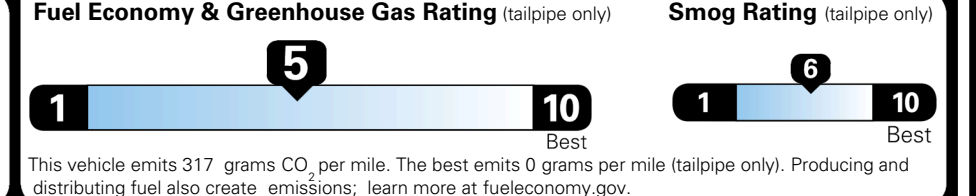

TOTAL ADDITIONAL WEIGHT: 15.7

EPA DOT Fuel Economy and Environment

Gasoline Vehicle

You spend \$250 more in fuel costs over 5 years compared to the average new vehicle.

Annual fuel cost \$1,750

Actual results will vary for many reasons, including driving conditions and how you drive and maintain your vehicle. The average new vehicle gets 29 MPG and costs \$8,500 to fuel over 5 years. Cost estimates are based on 15,000 miles per year at \$ 3.30 per gallon. MPGe is miles per gasoline gallon equivalent. Vehicle emissions are a significant cause of climate change and smog.