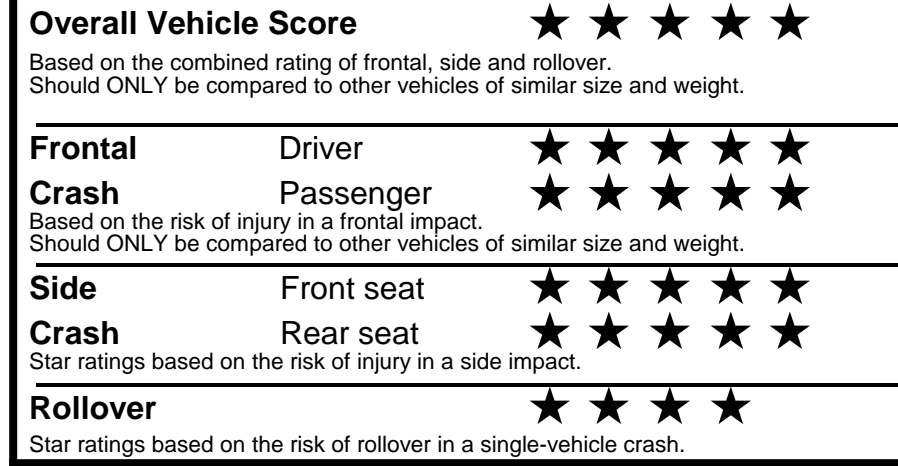

### GOVERNMENT 5-STAR SAFETY RATINGS

Star ratings range from 1 to 5 stars (★★★★★) with 5 being the highest. Source: National Highway Traffic Safety Administration (NHTSA). www.safercar.gov or 1-888-327-4236