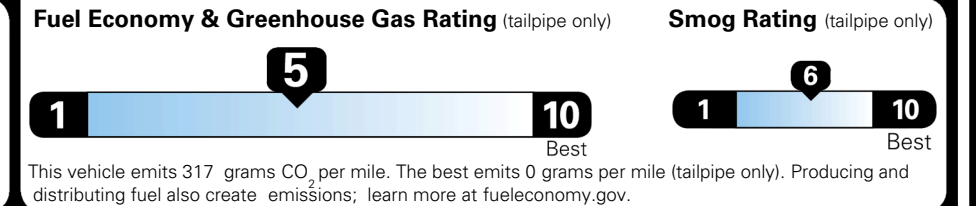

### EPA DOT Fuel Economy and Environment

Gasoline Vehicle

**You spend \$250 more in fuel costs over 5 years** compared to the average new vehicle.

**Annual fuel cost \$1,750**

Actual results will vary for many reasons, including driving conditions and how you drive and maintain your vehicle. The average new vehicle gets 29 MPG and costs \$8,500 to fuel over 5 years. Cost estimates are based on 15,000 miles per year at \$ 3.30 per gallon. MPGe is miles per gasoline gallon equivalent. Vehicle emissions are a significant cause of climate change and smog.