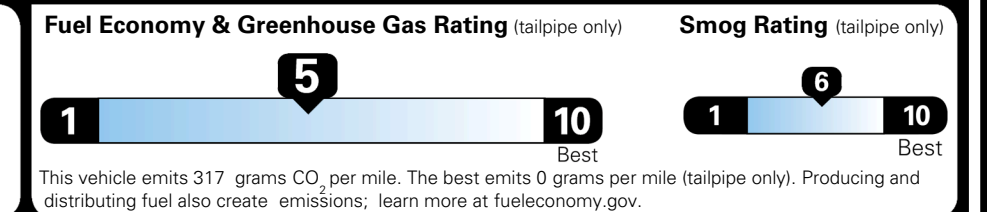

MSRP INCLUDING OPTIONS

\$ 31,870.00

INLAND FREIGHT AND HANDLING

\$ 1,495.00

TOTAL MANUFACTURER'S SUGGESTED RETAIL PRICE ▶

\$ 33,365.00

TOTAL ADDITIONAL WEIGHT: 7.5

*Additional terms and conditions apply.
 **Kia Connect may be currently unavailable for some Model Year 2022 and newer vehicles sold or purchased in Massachusetts; please see owners.kia.com for more information.
 NOTE: When you purchase this vehicle, Kia America, Inc. collects personal information you provide to the dealership. For information on our collection and use of personal information and your rights, please see our Privacy Policy on www.kia.com.

EPA DOT Fuel Economy and Environment

Gasoline Vehicle

You spend \$250
 more in fuel costs over 5 years compared to the average new vehicle.

Annual fuel cost \$1,750

Actual results will vary for many reasons, including driving conditions and how you drive and maintain your vehicle. The average new vehicle gets 29 MPG and costs \$8,500 to fuel over 5 years. Cost estimates are based on 15,000 miles per year at \$ 3.30 per gallon. MPGe is miles per gasoline gallon equivalent. Vehicle emissions are a significant cause of climate change and smog.