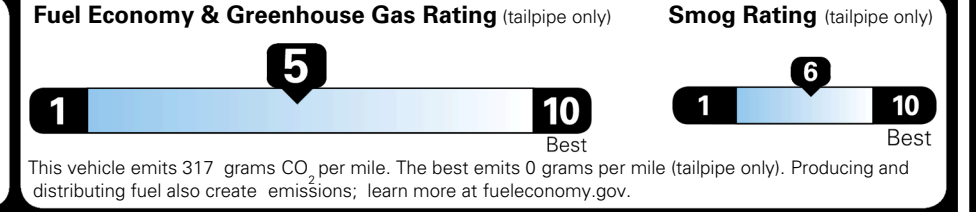

Actual results will vary for many reasons, including driving conditions and how you drive and maintain your vehicle. The average new vehicle gets 29 MPG and costs $8,500 to fuel over 5 years. Cost estimates are based on 15,000 miles per year at $ 3.30 per gallon. MPGe is miles per gasoline gallon equivalent. Vehicle emissions are a significant cause of climate change and smog.

fueleconomy.gov
Calculate personalized estimates and compare vehicles