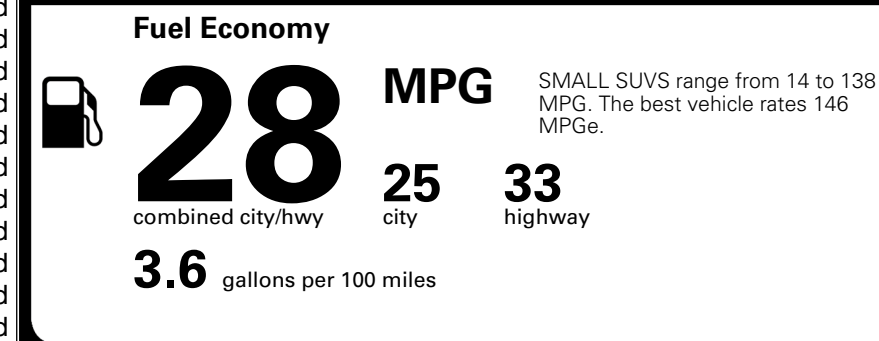

MSRP INCLUDING OPTIONS \$ 31,710.00

INLAND FREIGHT AND HANDLING \$ 1,495.00

TOTAL MANUFACTURER'S SUGGESTED RETAIL PRICE ▶

\$ 33,205.00

TOTAL ADDITIONAL WEIGHT: 16.1

EPA DOT Fuel Economy and Environment

Gasoline Vehicle