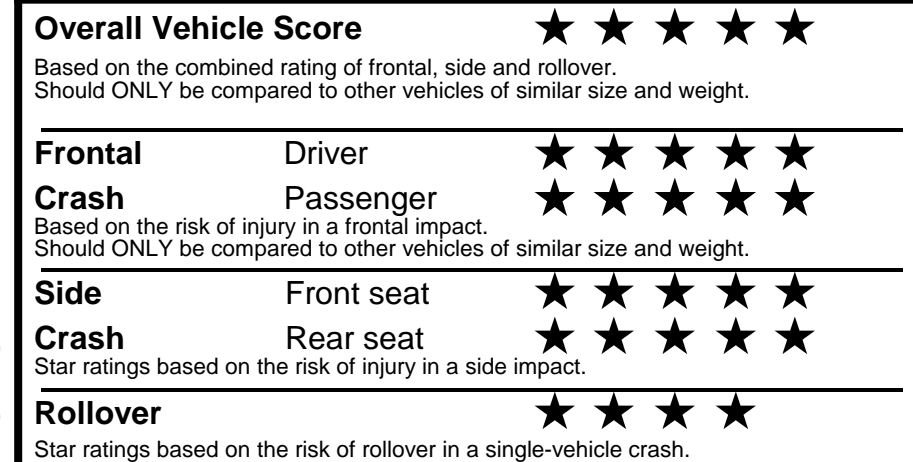

fueleconomy.gov

Calculate personalized estimates and compare vehicles

GOVERNMENT 5-STAR SAFETY RATINGS

Star ratings range from 1 to 5 stars (★★★★★) with 5 being the highest.
 Source: National Highway Traffic Safety Administration (NHTSA).
www.safercar.gov or 1-888-327-4236