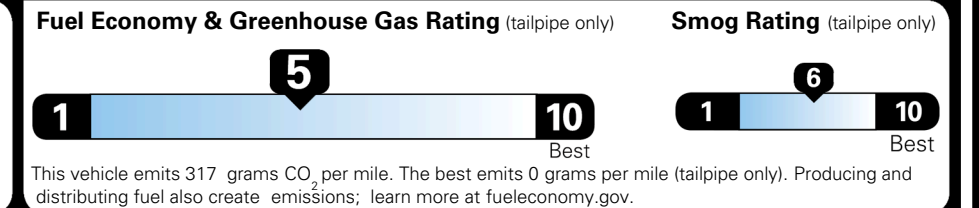

EPA DOT Fuel Economy and Environment

Gasoline Vehicle

You spend \$250 more in fuel costs over 5 years compared to the average new vehicle.

Annual fuel cost \$1,750

Actual results will vary for many reasons, including driving conditions and how you drive and maintain your vehicle. The average new vehicle gets 29 MPG and costs \$8,500 to fuel over 5 years. Cost estimates are based on 15,000 miles per year at \$ 3.30 per gallon. MPGe is miles per gasoline gallon equivalent. Vehicle emissions are a significant cause of climate change and smog.