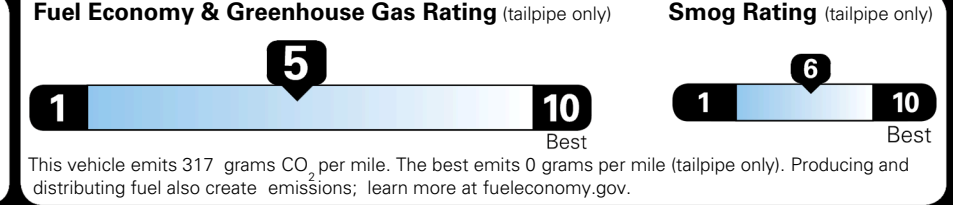

TOTAL ADDITIONAL WEIGHT: 19.9

EPA DOT Fuel Economy and Environment

Gasoline Vehicle

You spend \$250 more in fuel costs over 5 years compared to the average new vehicle.

Annual fuel cost \$1,750

Actual results will vary for many reasons, including driving conditions and how you drive and maintain your vehicle. The average new vehicle gets 29 MPG and costs \$8,500 to fuel over 5 years. Cost estimates are based on 15,000 miles per year at \$ 3.30 per gallon. MPGe is miles per gasoline gallon equivalent. Vehicle emissions are a significant cause of climate change and smog.