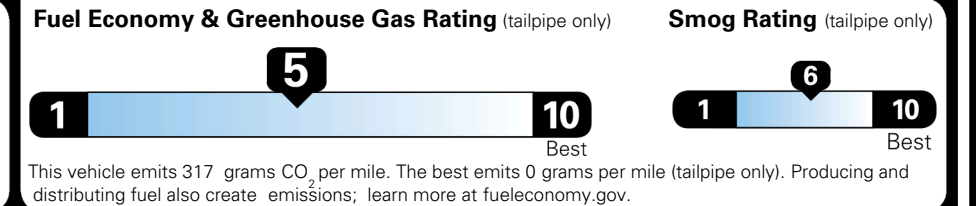

TOTAL ADDITIONAL WEIGHT: 5.3

EPA DOT Fuel Economy and Environment

Gasoline Vehicle

You spend \$250 more in fuel costs over 5 years compared to the average new vehicle.

Annual fuel cost \$1,750

Actual results will vary for many reasons, including driving conditions and how you drive and maintain your vehicle. The average new vehicle gets 29 MPG and costs \$8,500 to fuel over 5 years. Cost estimates are based on 15,000 miles per year at \$ 3.30 per gallon. MPGe is miles per gasoline gallon equivalent. Vehicle emissions are a significant cause of climate change and smog.