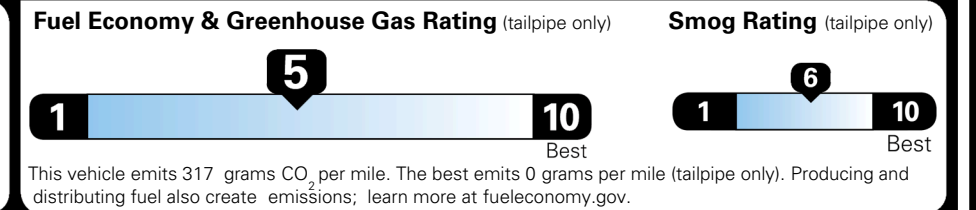

TOTAL ADDITIONAL WEIGHT: 11.8

EPA DOT Fuel Economy and Environment

Gasoline Vehicle

You spend \$250 more in fuel costs over 5 years compared to the average new vehicle.

Annual fuel cost \$1,750

Actual results will vary for many reasons, including driving conditions and how you drive and maintain your vehicle. The average new vehicle gets 29 MPG and costs \$8,500 to fuel over 5 years. Cost estimates are based on 15,000 miles per year at \$ 3.30 per gallon. MPGe is miles per gasoline gallon equivalent. Vehicle emissions are a significant cause of climate change and smog.