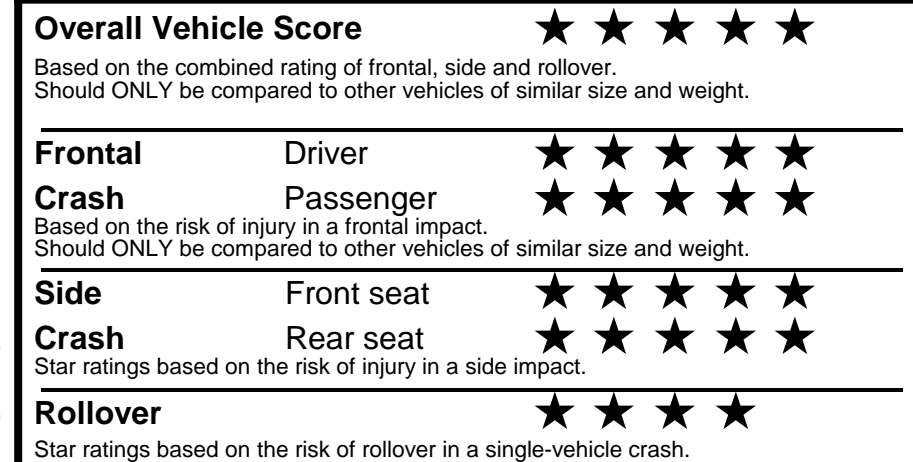

fueleconomy.gov

Calculate personalized estimates and compare vehicles

GOVERNMENT 5-STAR SAFETY RATINGS

Star ratings range from 1 to 5 stars (★★★★★) with 5 being the highest. Source: National Highway Traffic Safety Administration (NHTSA). www.safercar.gov or 1-888-327-4236