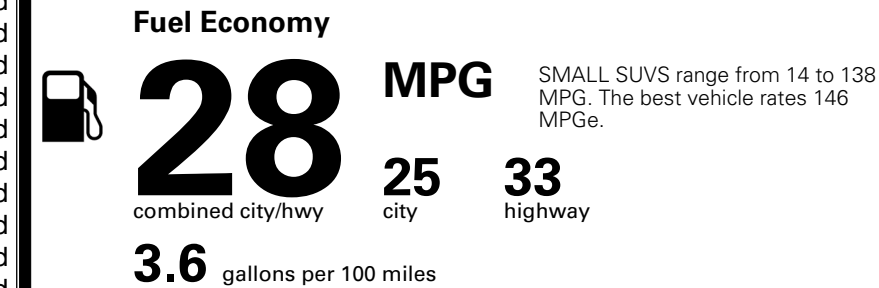

EPA DOT Fuel Economy and Environment

Gasoline Vehicle

You spend $250 more in fuel costs over 5 years compared to the average new vehicle.

Annual fuel cost $1,750