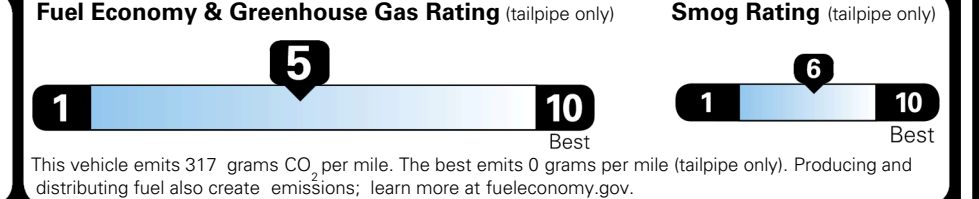

EPA DOT Fuel Economy and Environment

Gasoline Vehicle

You spend \$250 more in fuel costs over 5 years compared to the average new vehicle.

Annual fuel cost \$1,750

Actual results will vary for many reasons, including driving conditions and how you drive and maintain your vehicle. The average new vehicle gets 29 MPG and costs \$8,500 to fuel over 5 years. Cost estimates are based on 15,000 miles per year at \$ 3.30 per gallon. MPGe is miles per gasoline gallon equivalent. Vehicle emissions are a significant cause of climate change and smog.