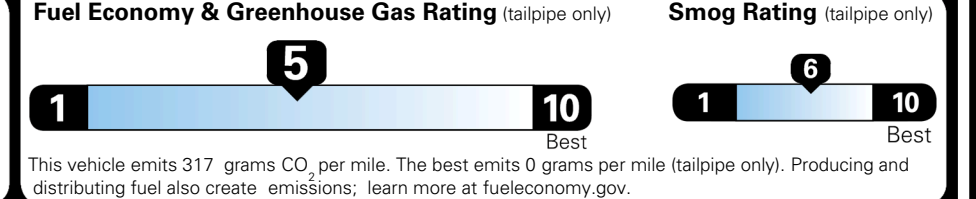

TOTAL ADDITIONAL WEIGHT: 9.6

EPA DOT Fuel Economy and Environment

Gasoline Vehicle

You spend \$250 more in fuel costs over 5 years compared to the average new vehicle.

Annual fuel cost \$1,750

Actual results will vary for many reasons, including driving conditions and how you drive and maintain your vehicle. The average new vehicle gets 29 MPG and costs \$8,500 to fuel over 5 years. Cost estimates are based on 15,000 miles per year at \$ 3.30 per gallon. MPGe is miles per gasoline gallon equivalent. Vehicle emissions are a significant cause of climate change and smog.