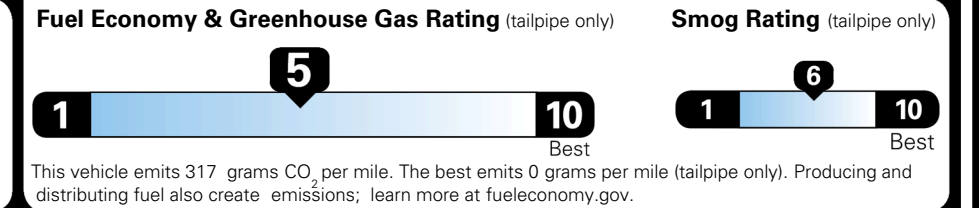

TOTAL ADDITIONAL WEIGHT: 16.0

EPA DOT Fuel Economy and Environment

Gasoline Vehicle

You spend \$250 more in fuel costs over 5 years compared to the average new vehicle.

Annual fuel cost \$1,750

Actual results will vary for many reasons, including driving conditions and how you drive and maintain your vehicle. The average new vehicle gets 29 MPG and costs \$8,500 to fuel over 5 years. Cost estimates are based on 15,000 miles per year at \$ 3.30 per gallon. MPGe is miles per gasoline gallon equivalent. Vehicle emissions are a significant cause of climate change and smog.