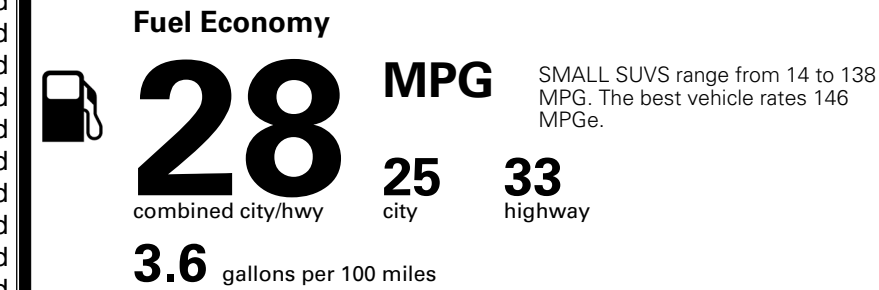

TOTAL ADDITIONAL WEIGHT: 16.0

EPA DOT Fuel Economy and Environment

Gasoline Vehicle

You spend \$250 more in fuel costs over 5 years compared to the average new vehicle.

Annual fuel cost \$1,750

Actual results will vary for many reasons, including driving conditions and how you drive and maintain your vehicle. The average new vehicle gets 29 MPG and costs \$8,500 to fuel over 5 years. Cost estimates are based on 15,000 miles per year at \$ 3.30 per gallon. MPGe is miles per gasoline gallon equivalent. Vehicle emissions are a significant cause of climate change and smog.