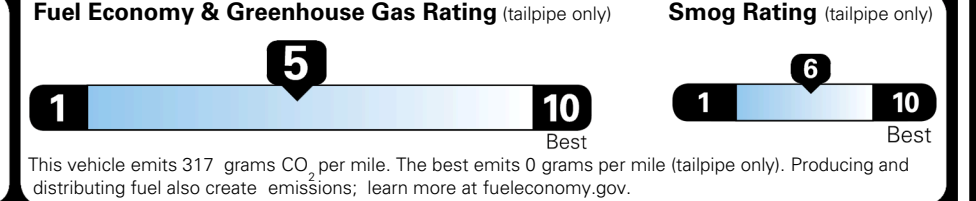

TOTAL ADDITIONAL WEIGHT: 9.6

EPA DOT Fuel Economy and Environment

Gasoline Vehicle

You spend \$250 more in fuel costs over 5 years compared to the average new vehicle.

Annual fuel cost \$1,750

Actual results will vary for many reasons, including driving conditions and how you drive and maintain your vehicle. The average new vehicle gets 29 MPG and costs \$8,500 to fuel over 5 years. Cost estimates are based on 15,000 miles per year at \$ 3.30 per gallon. MPGe is miles per gasoline gallon equivalent. Vehicle emissions are a significant cause of climate change and smog.