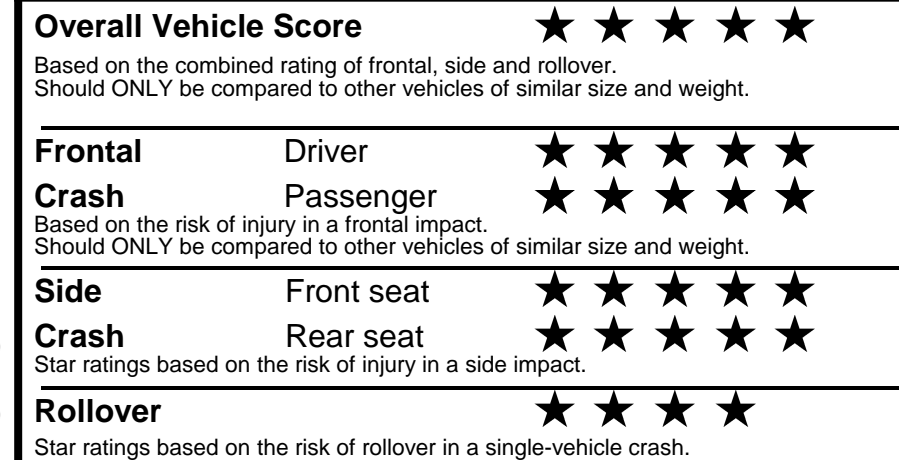

fueleconomy.gov

Calculate personalized estimates and compare vehicles

GOVERNMENT 5-STAR SAFETY RATINGS

Star ratings range from 1 to 5 stars (★★★★★) with 5 being the highest.
 Source: National Highway Traffic Safety Administration (NHTSA).
www.safercar.gov or 1-888-327-4236