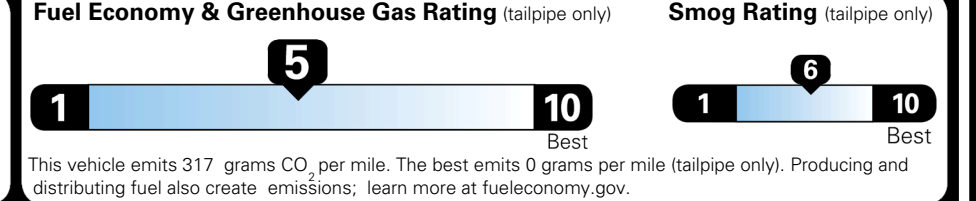

TOTAL ADDITIONAL WEIGHT: 15.7

EPA DOT Fuel Economy and Environment

Gasoline Vehicle

You spend \$250 more in fuel costs over 5 years compared to the average new vehicle.

Annual fuel cost \$1,750

Actual results will vary for many reasons, including driving conditions and how you drive and maintain your vehicle. The average new vehicle gets 29 MPG and costs \$8,500 to fuel over 5 years. Cost estimates are based on 15,000 miles per year at \$ 3.30 per gallon. MPGe is miles per gasoline gallon equivalent. Vehicle emissions are a significant cause of climate change and smog.