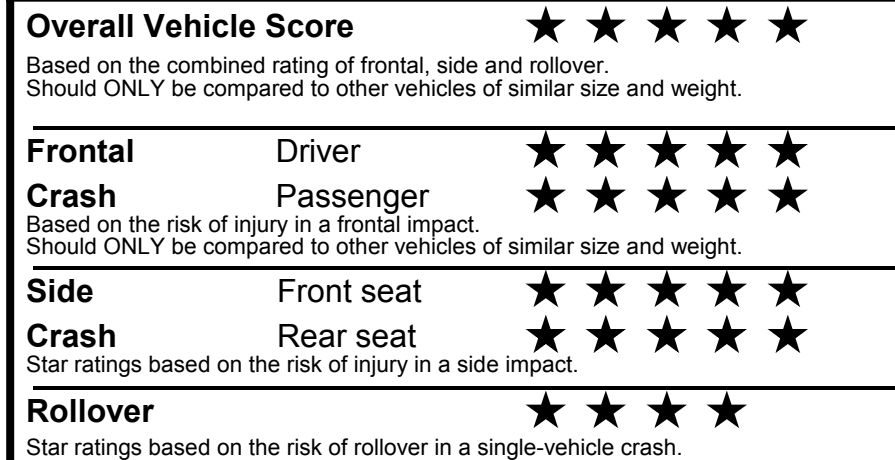

fueleconomy.gov

Calculate personalized estimates and compare vehicles

GOVERNMENT 5-STAR SAFETY RATINGS

Star ratings range from 1 to 5 stars (★★★★★) with 5 being the highest. Source: National Highway Traffic Safety Administration (NHTSA). www.safercar.gov or 1-888-327-4236