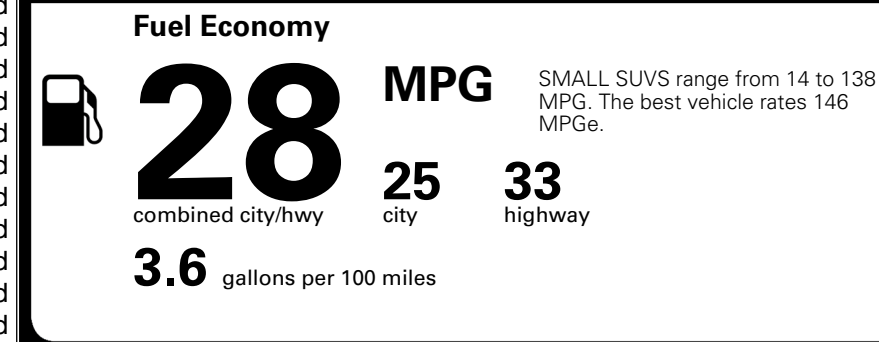

EPA DOT Fuel Economy and Environment

Gasoline Vehicle

You spend \$250
 more in fuel costs over 5 years compared to the average new vehicle.

Annual fuel cost \$1,750

Actual results will vary for many reasons, including driving conditions and how you drive and maintain your vehicle. The average new vehicle gets 29 MPG and costs \$8,500 to fuel over 5 years. Cost estimates are based on 15,000 miles per year at \$ 3.30 per gallon. MPGe is miles per gasoline gallon equivalent. Vehicle emissions are a significant cause of climate change and smog.