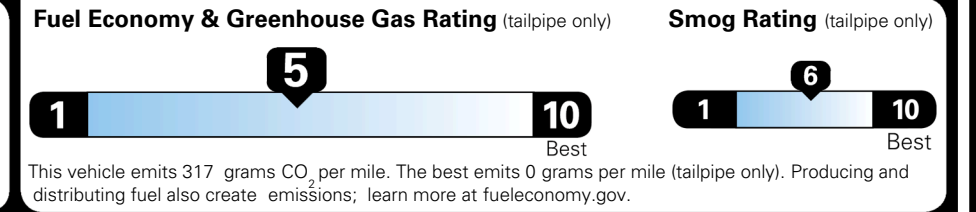

\$200.00
 \$190.00
 \$80.00

MSRP INCLUDING OPTIONS

\$ 36,860.00

INLAND FREIGHT AND HANDLING

\$ 1,495.00

TOTAL MANUFACTURER'S SUGGESTED RETAIL PRICE ▶

\$ 38,355.00

TOTAL ADDITIONAL WEIGHT: 15.6

EPA DOT Fuel Economy and Environment

Gasoline Vehicle

You spend \$250
 more in fuel costs over 5 years compared to the average new vehicle.

Annual fuel cost \$1,750

Actual results will vary for many reasons, including driving conditions and how you drive and maintain your vehicle. The average new vehicle gets 29 MPG and costs \$8,500 to fuel over 5 years. Cost estimates are based on 15,000 miles per year at \$ 3.30 per gallon. MPGe is miles per gasoline gallon equivalent. Vehicle emissions are a significant cause of climate change and smog.