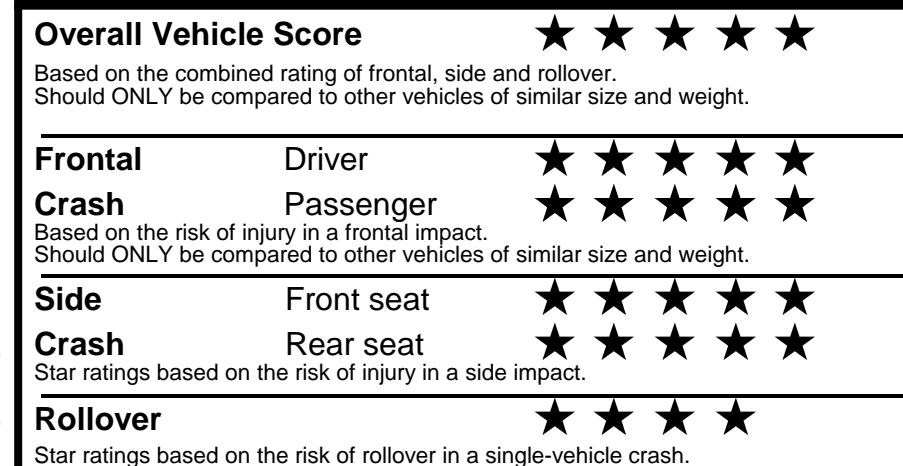

GOVERNMENT 5-STAR SAFETY RATINGS

PARTS CONTENT INFORMATION

FOR VEHICLES IN THIS CAR LINE U.S./CANADIAN PARTS CONTENT: 55 %

MAJOR SOURCES OF FOREIGN PARTS: KOREA: 30%

NOTE: PARTS CONTENT DOES NOT INCLUDE FINAL ASSEMBLY, DISTRIBUTION, OR OTHER NON-PARTS COSTS.

Star ratings range from 1 to 5 stars (★★★★★) with 5 being the highest.
Source: National Highway Traffic Safety Administration (NHTSA).
www.safercar.gov or 1-888-327-4236

FOR THIS VEHICLE FINAL ASSEMBLY POINT: WEST POINT, GA, USA

COUNTRY OF ORIGIN
ENGINE (MOTOR): USA
TRANSMISSION: USA

*Additional terms and conditions apply.
**Kia Connect may be currently unavailable for some Model Year 2022 and newer vehicles sold or purchased in Massachusetts; please see owners.kia.com for more information.
NOTE: When you purchase this vehicle, Kia America, Inc. collects personal information you provide to the dealership. For information on our collection and use of personal information and your rights, please see our Privacy Policy on www.kia.com.

Manufacturer's suggested retail price includes Manufacturer's recommended pre-delivery service. License and title fees, state and local taxes and other dealer installed options and accessories are not included in the manufacturer's suggested retail price.