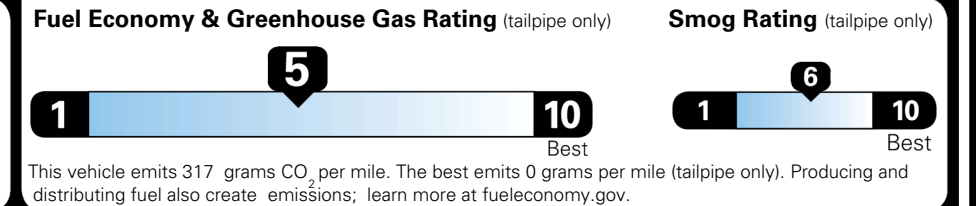

Actual results will vary for many reasons, including driving conditions and how you drive and maintain your vehicle. The average new vehicle gets 29 MPG and costs $8,500 to fuel over 5 years. Cost estimates are based on 15,000 miles per year at $ 3.30 per gallon. MPGe is miles per gasoline gallon equivalent. Vehicle emissions are a significant cause of climate change and smog.

fueleconomy.gov

Calculate personalized estimates and compare vehicles

GOVERNMENT 5-STAR SAFETY RATINGS

PARTS CONTENT INFORMATION

Overall Vehicle Score ★ ★ ★ ★ ★

Based on the combined rating of frontal, side and rollover. Should ONLY be compared to other vehicles of similar size and weight.

Frontal Driver ★ ★ ★ ★ ★

Crash Passenger ★ ★ ★ ★ ★

Based on the risk of injury in a frontal impact. Should ONLY be compared to other vehicles of similar size and weight.

Side Front seat ★ ★ ★ ★ ★

Crash Rear seat ★ ★ ★ ★ ★

Star ratings based on the risk of injury in a side impact.

Rollover ★ ★ ★ ★ ★

Star ratings based on the risk of rollover in a single-vehicle crash.

Star ratings range from 1 to 5 stars (★★★★★) with 5 being the highest.

Source: National Highway Traffic Safety Administration (NHTSA).

www.safercar.gov or 1-888-327-4236

Manufacturer's suggested retail price includes Manufacturer's recommended pre-delivery service. License and title fees, state and local taxes and other dealer installed options and accessories are not included in the manufacturer's suggested retail price.

FOR VEHICLES IN THIS CAR LINE U.S./CANADIAN PARTS CONTENT: 55 %

MAJOR SOURCES OF FOREIGN PARTS: KOREA: 30%

NOTE: PARTS CONTENT DOES NOT INCLUDE FINAL ASSEMBLY, DISTRIBUTION, OR OTHER NON-PARTS COSTS.

FOR THIS VEHICLE FINAL ASSEMBLY POINT: WEST POINT, GA, USA

COUNTRY OF ORIGIN ENGINE (MOTOR): USA

TRANSMISSION: USA