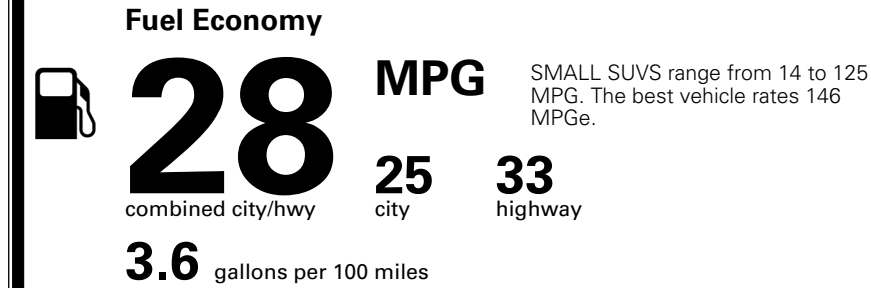

EPA DOT Fuel Economy and Environment

Gasoline Vehicle

You spend $250 more in fuel costs over 5 years compared to the average new vehicle.

Annual fuel cost $1,750