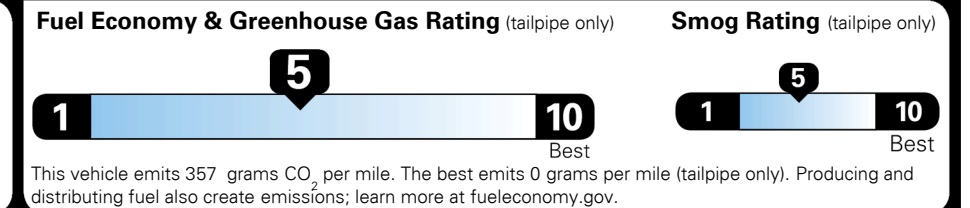

TOTAL ADDITIONAL WEIGHT: 13.3

EPA DOT Fuel Economy and Environment

Gasoline Vehicle

Fuel Economy

25 MPG
 combined city/hwy

23 MPG
 city

28 MPG
 highway

4.0 gallons per 100 miles

SMALL SUVs range from 14 to 129 MPG. The best vehicle rates 132 MPGe.

You spend \$750 more in fuel costs over 5 years
 compared to the average new vehicle.

Annual fuel cost \$1,750

Actual results will vary for many reasons, including driving conditions and how you drive and maintain your vehicle. The average new vehicle gets 28 MPG and costs \$8,000 to fuel over 5 years. Cost estimates are based on 15,000 miles per year at \$ 2.95 per gallon. MPGe is miles per gasoline gallon equivalent. Vehicle emissions are a significant cause of climate change and smog.