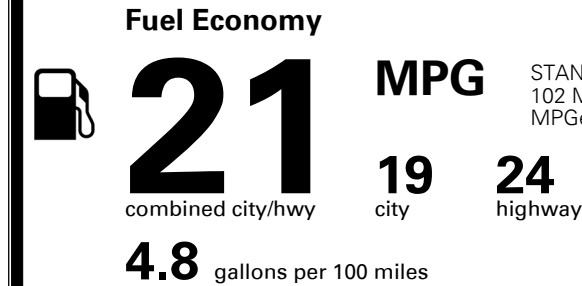

\$495.00
 \$1,395.00

 \$2,300.00

 \$795.00

 \$210.00

MSRP INCLUDING OPTIONS

\$ 50,385.00

INLAND FREIGHT AND HANDLING

\$ 1,335.00

TOTAL MANUFACTURER'S SUGGESTED RETAIL PRICE ▶

\$ 51,720.00

EPA DOT Fuel Economy and Environment

Gasoline Vehicle

You spend
\$2,000
 more in fuel costs
 over 5 years
 compared to the
 average new vehicle.

Annual fuel cost
\$1,700