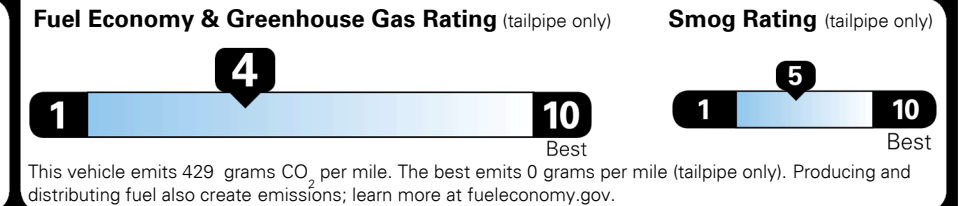

TOTAL MANUFACTURER'S SUGGESTED RETAIL PRICE ▶

\$ 51,720.00

EPA DOT Fuel Economy and Environment

Gasoline Vehicle

You spend
\$2,000
 more in fuel costs
 over 5 years
 compared to the
 average new vehicle.

Annual fuel cost
\$1,700