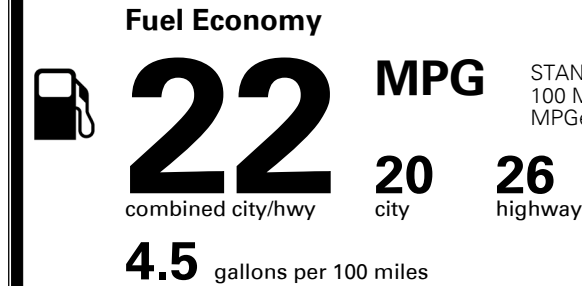

TOTAL ADDITIONAL WEIGHT: 13.4

EPA DOT Fuel Economy and Environment

Gasoline Vehicle

STANDARD SUVs range from 11 to 100 MPG. The best vehicle rates 140 MPGe.

You spend
\$2,500
 more in fuel costs
 over 5 years
 compared to the
 average new vehicle.