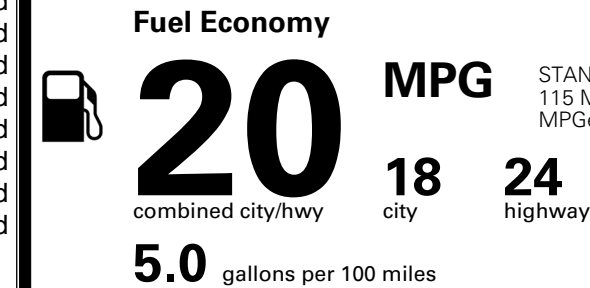

\$495.00
 \$625.00
 \$390.00
 \$145.00

MSRP INCLUDING OPTIONS

\$ 48,945.00

INLAND FREIGHT AND HANDLING

\$ 1,545.00

TOTAL MANUFACTURER'S SUGGESTED RETAIL PRICE ▶

\$ 50,490.00

TOTAL ADDITIONAL WEIGHT: 5.7

EPA DOT Fuel Economy and Environment

Gasoline Vehicle

You spend
\$3,500
 more in fuel costs
 over 5 years
 compared to the
 average new vehicle.

Annual fuel cost
\$2,300

Actual results will vary for many reasons, including driving conditions and how you drive and maintain your vehicle. The average new vehicle gets 29 MPG and costs \$8,000 to fuel over 5 years. Cost estimates are based on 15,000 miles per year at \$ 3.10 per gallon. MPGe is miles per gasoline gallon equivalent. Vehicle emissions are a significant cause of climate change and smog.