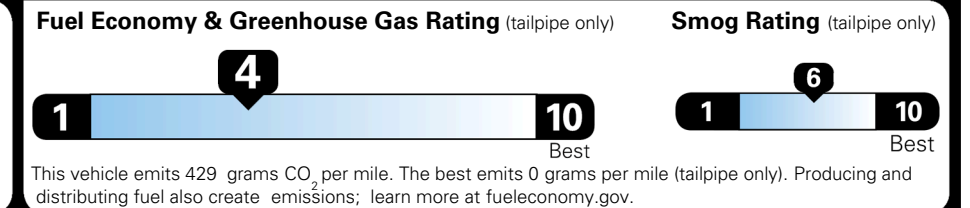

You spend
$3,500
more in fuel costs
over 5 years
compared to the
average new vehicle.

Annual fuel cost
$2,300