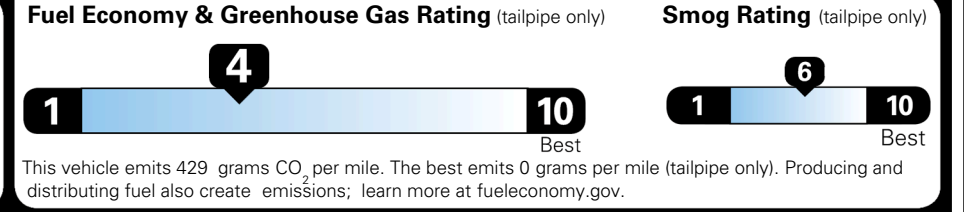

Actual results will vary for many reasons, including driving conditions and how you drive and maintain your vehicle. The average new vehicle gets 29 MPG and costs $8,500 to fuel over 5 years. Cost estimates are based on 15,000 miles per year at $ 3.30 per gallon. MPGe is miles per gasoline gallon equivalent. Vehicle emissions are a significant cause of climate change and smog.

fueleconomy.gov

Calculate personalized estimates and compare vehicles

GOVERNMENT 5-STAR SAFETY RATINGS

Overall Vehicle Score	Not Rated	
Based on the combined rating of frontal, side and rollover. Should ONLY be compared to other vehicles of similar size and weight.		
Frontal Crash	Driver	Not Rated
	Passenger	Not Rated
Based on the risk of injury in a frontal impact. Should ONLY be compared to other vehicles of similar size and weight.		
Side Crash	Front seat	Not Rated
	Rear seat	Not Rated
Star ratings based on the risk of injury in a side impact.		
Rollover	Not Rated	
Star ratings based on the risk of rollover in a single-vehicle crash.		

Star ratings range from 1 to 5 stars (★★★★★) with 5 being the highest.
Source: National Highway Traffic Safety Administration (NHTSA).
www.safercar.gov or 1-888-327-4236

Manufacturer's suggested retail price includes Manufacturer's recommended pre-delivery service. License and title fees, state and local taxes and other dealer installed options and accessories are not included in the manufacturer's suggested retail price.

PARTS CONTENT INFORMATION

FOR VEHICLES IN THIS CAR LINE U.S./CANADIAN PARTS CONTENT: 50 %

MAJOR SOURCES OF FOREIGN PARTS: KOREA: 35%

NOTE: PARTS CONTENT DOES NOT INCLUDE FINAL ASSEMBLY, DISTRIBUTION, OR OTHER NON-PARTS COSTS.

FOR THIS VEHICLE FINAL ASSEMBLY POINT: WEST POINT, GA, USA

COUNTRY OF ORIGIN ENGINE (MOTOR): KOREA
TRANSMISSION: USA