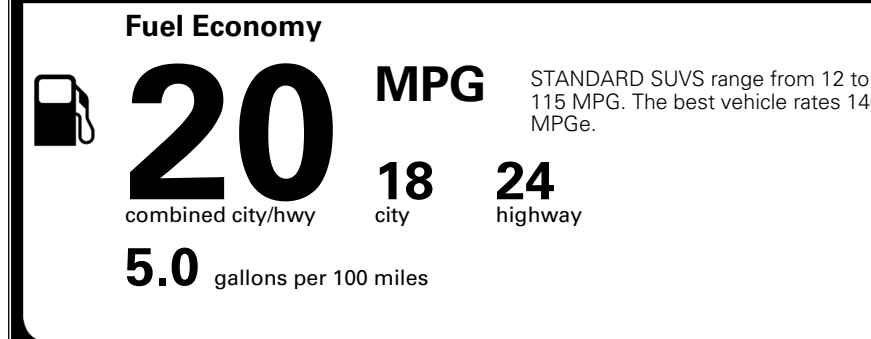

WARRANTY
10 Year/100,000 Mile Limited Powertrain Warranty
5 Year/60,000 Mile Limited Basic Warranty
5 Year/60,000 Mile Roadside Assistance

*Additional terms and conditions apply.
**Kia Connect may be currently unavailable for some Model Year 2022 and newer vehicles sold or purchased in Massachusetts; please see owners.kia.com for more information.
NOTE: When you purchase this vehicle, Kia America, Inc. collects personal information you provide to the dealership. For information on our collection and use of personal information and your rights, please see our Privacy Policy on www.kia.com.

MANUFACTURER'S SUGGESTED RETAIL PRICE ▶

COMPARE X-LINE EX AWD FEATURES

Added to/in place of standard EX AWD features

- 21" Gloss Black Alloy Wheels
- LED Projector Fog Lights
- X-Line Exterior and Interior Styling
- Liftgate Lamp
- Black Exterior Emblems
- 2nd Row Captain's Chairs (2 Seats)
- Self-Leveling Rear Suspension

ADDITIONAL INSTALLED EQUIPMENT:
(In addition to or in place of standard features)
Wolf Gray Paint
Cargo Cover

MSRP INCLUDING OPTIONS

INLAND FREIGHT AND HANDLING

TOTAL MANUFACTURER'S SUGGESTED RETAIL PRICE ▶

TOTAL ADDITIONAL WEIGHT: 6.2

$ 47,290.00

Included
Included
Included
Included
Included
Included
Included

$495.00
$200.00

$ 47,985.00

$ 1,545.00

$ 49,530.00

EPA DOT Fuel Economy and Environment

Gasoline Vehicle

You spend $4,000 more in fuel costs over 5 years compared to the average new vehicle.

Annual fuel cost $2,500