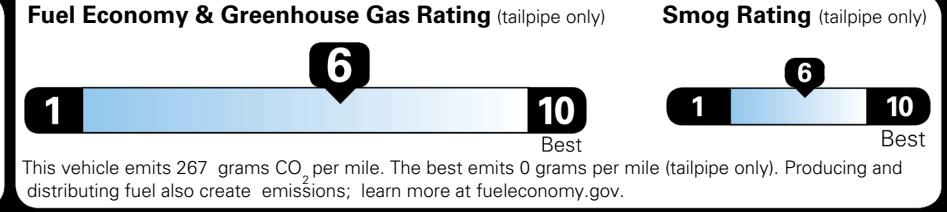

TOTAL ADDITIONAL WEIGHT:

EPA DOT Fuel Economy and Environment

Gasoline Vehicle

You save \$1,000
 in fuel costs over 5 years compared to the average new vehicle.

Annual fuel cost \$1,400

Actual results will vary for many reasons, including driving conditions and how you drive and maintain your vehicle. The average new vehicle gets 29 MPG and costs \$8,000 to fuel over 5 years. Cost estimates are based on 15,000 miles per year at \$ 3.10 per gallon. MPGe is miles per gasoline gallon equivalent. Vehicle emissions are a significant cause of climate change and smog.