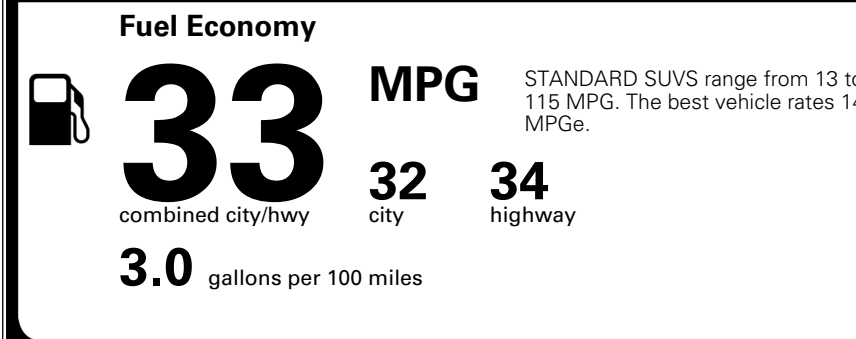

ADDITIONAL INSTALLED EQUIPMENT:
 (In addition to or in place of standard features)
 Glacial White Pearl Paint \$495.00

MSRP INCLUDING OPTIONS \$ 51,985.00
 INLAND FREIGHT AND HANDLING \$ 1,545.00

TOTAL MANUFACTURER'S SUGGESTED RETAIL PRICE ▶ \$ 53,530.00

TOTAL ADDITIONAL WEIGHT:

EPA DOT Fuel Economy and Environment

Gasoline Vehicle

You save \$1,000
 in fuel costs over 5 years compared to the average new vehicle.

Annual fuel cost \$1,400

Actual results will vary for many reasons, including driving conditions and how you drive and maintain your vehicle. The average new vehicle gets 29 MPG and costs \$8,000 to fuel over 5 years. Cost estimates are based on 15,000 miles per year at \$ 3.10 per gallon. MPGe is miles per gasoline gallon equivalent. Vehicle emissions are a significant cause of climate change and smog.