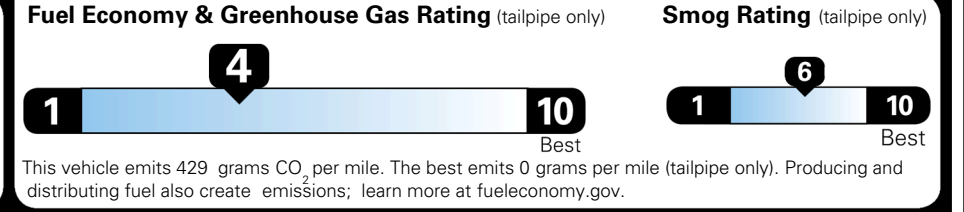

Actual results will vary for many reasons, including driving conditions and how you drive and maintain your vehicle. The average new vehicle gets 29 MPG and costs $8,500 to fuel over 5 years. Cost estimates are based on 15,000 miles per year at $ 3.30 per gallon. MPGe is miles per gasoline gallon equivalent. Vehicle emissions are a significant cause of climate change and smog.

fueleconomy.gov
Calculate personalized estimates and compare vehicles

Smartphone QR Code

GOVERNMENT 5-STAR SAFETY RATINGS

Overall Vehicle Score	Not Rated	
Based on the combined rating of frontal, side and rollover. Should ONLY be compared to other vehicles of similar size and weight.		
Frontal	Driver	Not Rated
Crash	Passenger	Not Rated
Based on the risk of injury in a frontal impact. Should ONLY be compared to other vehicles of similar size and weight.		
Side	Front seat	Not Rated
Crash	Rear seat	Not Rated
Star ratings based on the risk of injury in a side impact.		
Rollover	Not Rated	
Star ratings based on the risk of rollover in a single-vehicle crash.		

Star ratings range from 1 to 5 stars (★★★★★) with 5 being the highest.
Source: National Highway Traffic Safety Administration (NHTSA).
www.safercar.gov or 1-888-327-4236

Manufacturer's suggested retail price includes Manufacturer's recommended pre-delivery service. License and title fees, state and local taxes and other dealer installed options and accessories are not included in the manufacturer's suggested retail price.

PARTS CONTENT INFORMATION

FOR VEHICLES IN THIS CAR LINE U.S./CANADIAN PARTS CONTENT: 50 %

MAJOR SOURCES OF FOREIGN PARTS: KOREA: 35%

NOTE: PARTS CONTENT DOES NOT INCLUDE FINAL ASSEMBLY, DISTRIBUTION, OR OTHER NON-PARTS COSTS.

FOR THIS VEHICLE FINAL ASSEMBLY POINT: WEST POINT, GA, USA

COUNTRY OF ORIGIN ENGINE (MOTOR): KOREA
TRANSMISSION: USA