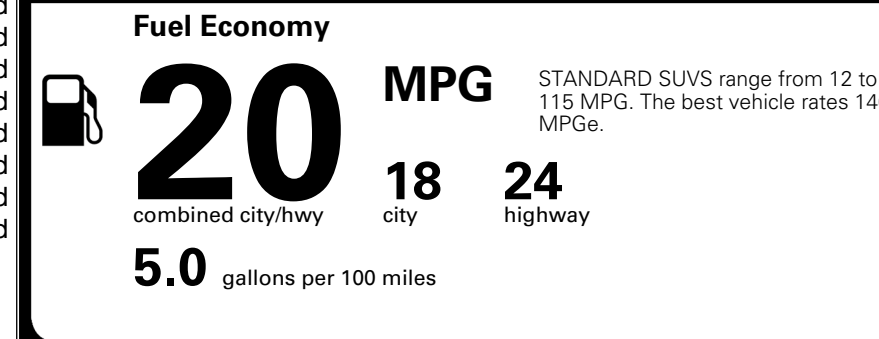

EPA DOT Fuel Economy and Environment

Gasoline Vehicle

You spend
\$4,000
 more in fuel costs
 over 5 years
 compared to the
 average new vehicle.

Annual fuel cost
\$2,500

Actual results will vary for many reasons, including driving conditions and how you drive and maintain your vehicle. The average new vehicle gets 29 MPG and costs \$8,500 to fuel over 5 years. Cost estimates are based on 15,000 miles per year at \$ 3.30 per gallon. MPGe is miles per gasoline gallon equivalent. Vehicle emissions are a significant cause of climate change and smog.