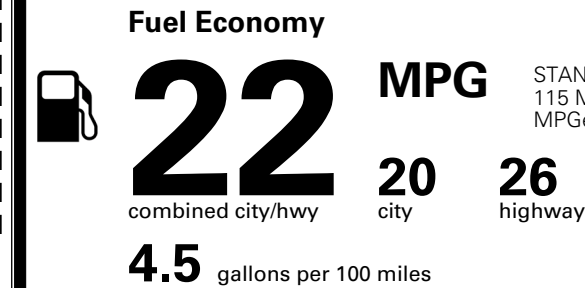

\$ 45,550.00

TOTAL ADDITIONAL WEIGHT: 14.6

*Additional terms and conditions apply.

**Kia Connect may be currently unavailable for some Model Year 2022 and newer vehicles sold or purchased in Massachusetts; please see owners.kia.com for more information.

EPA DOT Fuel Economy and Environment

Gasoline Vehicle

STANDARD SUVs range from 12 to 115 MPG. The best vehicle rates 146 MPGe.

You spend
\$2,750
 more in fuel costs
 over 5 years
 compared to the
 average new vehicle.