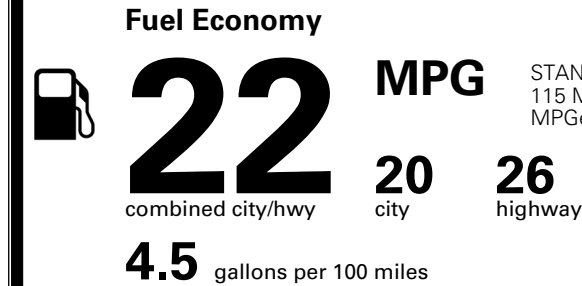

EPA DOT Fuel Economy and Environment

Gasoline Vehicle

STANDARD SUVS range from 13 to 115 MPG. The best vehicle rates 146 MPGe.

You spend
$2,500
more in fuel costs
over 5 years
compared to the
average new vehicle.

Annual fuel cost
$2,100