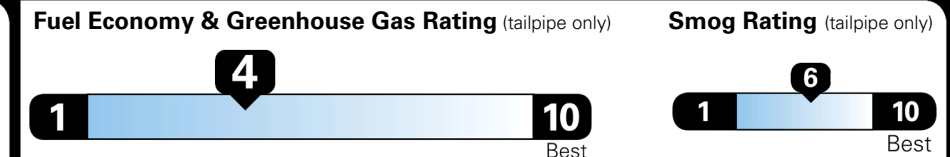

EPA DOT Fuel Economy and Environment

Gasoline Vehicle

You spend \$2,500 more in fuel costs over 5 years
 compared to the average new vehicle.

Annual fuel cost \$2,100

This vehicle emits 395 grams CO₂ per mile. The best emits 0 grams per mile (tailpipe only). Producing and distributing fuel also create emissions; learn more at fueleconomy.gov.