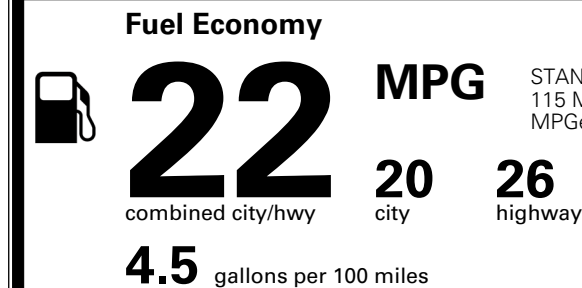

EPA DOT Fuel Economy and Environment

Gasoline Vehicle

STANDARD SUVs range from 12 to 115 MPG. The best vehicle rates 146 MPGe.

You spend
$2,750
more in fuel costs
over 5 years
compared to the
average new vehicle.

Annual fuel cost
$2,250