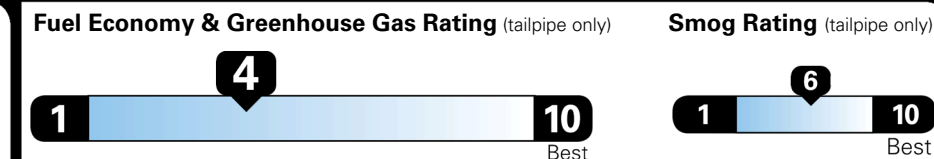

This vehicle emits 395 grams CO₂ per mile. The best emits 0 grams per mile (tailpipe only). Producing and distributing fuel also create emissions; learn more at fueleconomy.gov.

Actual results will vary for many reasons, including driving conditions and how you drive and maintain your vehicle. The average new vehicle gets 29 MPG and costs $8,500 to fuel over 5 years. Cost estimates are based on 15,000 miles per year at $ 3.30 per gallon. MPGe is miles per gasoline gallon equivalent. Vehicle emissions are a significant cause of climate change and smog.

fueleconomy.gov

Calculate personalized estimates and compare vehicles

Smartphone QR Code™

GOVERNMENT 5-STAR SAFETY RATINGS

Overall Vehicle Score Not Rated

Based on the combined rating of frontal, side and rollover. Should ONLY be compared to other vehicles of similar size and weight.

Frontal Driver Not Rated

Crash Passenger Not Rated

Based on the risk of injury in a frontal impact. Should ONLY be compared to other vehicles of similar size and weight.

Side Front seat Not Rated

Crash Rear seat Not Rated

Star ratings based on the risk of injury in a side impact.

Rollover Not Rated

Star ratings based on the risk of rollover in a single-vehicle crash.

Star ratings range from 1 to 5 stars (★★★★★) with 5 being the highest.

Source: National Highway Traffic Safety Administration (NHTSA).

www.safercar.gov or 1-888-327-4236

Manufacturer's suggested retail price includes Manufacturer's recommended pre-delivery service. License and title fees, state and local taxes and other dealer installed options and accessories are not included in the manufacturer's suggested retail price.

PARTS CONTENT INFORMATION

FOR VEHICLES IN THIS CAR LINE U.S./CANADIAN PARTS CONTENT: 50 %

MAJOR SOURCES OF FOREIGN PARTS: KOREA: 35%

NOTE: PARTS CONTENT DOES NOT INCLUDE FINAL ASSEMBLY, DISTRIBUTION, OR OTHER NON-PARTS COSTS.

FOR THIS VEHICLE FINAL ASSEMBLY POINT: WEST POINT, GA, USA

COUNTRY OF ORIGIN

ENGINE (MOTOR): KOREA

TRANSMISSION: USA