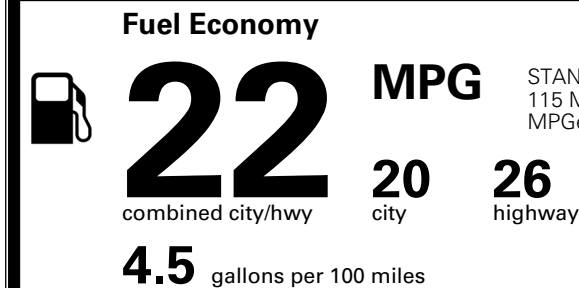

\$495.00
 \$625.00
 \$250.00

MSRP INCLUDING OPTIONS

\$ 43,460.00

INLAND FREIGHT AND HANDLING

\$ 1,545.00

TOTAL MANUFACTURER'S SUGGESTED RETAIL PRICE ▶

\$ 45,005.00

TOTAL ADDITIONAL WEIGHT: 7.2

EPA DOT Fuel Economy and Environment

Gasoline Vehicle

You spend
\$2,500
 more in fuel costs
 over 5 years
 compared to the
 average new vehicle.

Annual fuel cost
\$2,100

Actual results will vary for many reasons, including driving conditions and how you drive and maintain your vehicle. The average new vehicle gets 29 MPG and costs \$8,000 to fuel over 5 years. Cost estimates are based on 15,000 miles per year at \$ 3.10 per gallon. MPGe is miles per gasoline gallon equivalent. Vehicle emissions are a significant cause of climate change and smog.