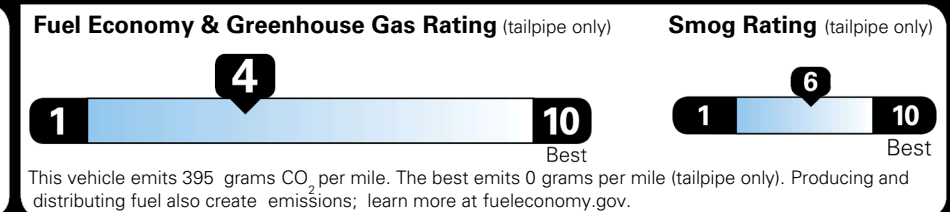

You spend
$2,500
more in fuel costs
over 5 years
compared to the
average new vehicle.

Annual fuel cost
$2,100