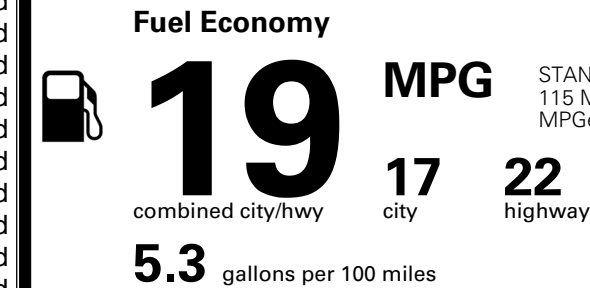

\$495.00
 \$295.00
 \$200.00

MSRP INCLUDING OPTIONS

\$ 57,780.00

INLAND FREIGHT AND HANDLING

\$ 1,545.00

TOTAL MANUFACTURER'S SUGGESTED RETAIL PRICE ▶

\$ 59,325.00

TOTAL ADDITIONAL WEIGHT: 6.2

EPA DOT Fuel Economy and Environment

Gasoline Vehicle

STANDARD SUVs range from 12 to 115 MPG. The best vehicle rates 146 MPGe.

You spend
\$4,500
 more in fuel costs
 over 5 years
 compared to the
 average new vehicle.