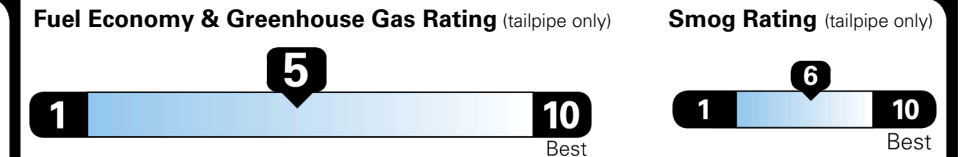

This vehicle emits 339 grams CO₂ per mile. The best emits 0 grams per mile (tailpipe only). Producing and distributing fuel also create emissions; learn more at fueleconomy.gov.

Actual results will vary for many reasons, including driving conditions and how you drive and maintain your vehicle. The average new vehicle gets 29 MPG and costs $8,500 to fuel over 5 years. Cost estimates are based on 15,000 miles per year at $ 3.30 per gallon. MPGe is miles per gasoline gallon equivalent. Vehicle emissions are a significant cause of climate change and smog.

fueleconomy.gov

Calculate personalized estimates and compare vehicles

GOVERNMENT 5-STAR SAFETY RATINGS

Overall Vehicle Score ★ ★ ★ ★ ★

Based on the combined rating of frontal, side and rollover. Should ONLY be compared to other vehicles of similar size and weight.

Frontal	Driver	★ ★ ★ ★ ★
Crash	Passenger	★ ★ ★ ★ ★

Based on the risk of injury in a frontal impact. Should ONLY be compared to other vehicles of similar size and weight.

Side	Front seat	★ ★ ★ ★ ★
Crash	Rear seat	★ ★ ★ ★ ★

Star ratings based on the risk of injury in a side impact.

Rollover ★ ★ ★ ★ ★

Star ratings based on the risk of rollover in a single-vehicle crash.

Star ratings range from 1 to 5 stars (★★★★★) with 5 being the highest.

Source: National Highway Traffic Safety Administration (NHTSA).

www.safercar.gov or 1-888-327-4236

Manufacturer's suggested retail price includes Manufacturer's recommended pre-delivery service. License and title fees, state and local taxes and other dealer installed options and accessories are not included in the manufacturer's suggested retail price.

PARTS CONTENT INFORMATION

FOR VEHICLES IN THIS CAR LINE U.S./CANADIAN PARTS CONTENT: 55 %

MAJOR SOURCES OF FOREIGN PARTS: KOREA: 30%

NOTE: PARTS CONTENT DOES NOT INCLUDE FINAL ASSEMBLY, DISTRIBUTION, OR OTHER NON-PARTS COSTS.

FOR THIS VEHICLE FINAL ASSEMBLY POINT: WEST POINT, GA, USA

COUNTRY OF ORIGIN

ENGINE (MOTOR): USA

TRANSMISSION: USA