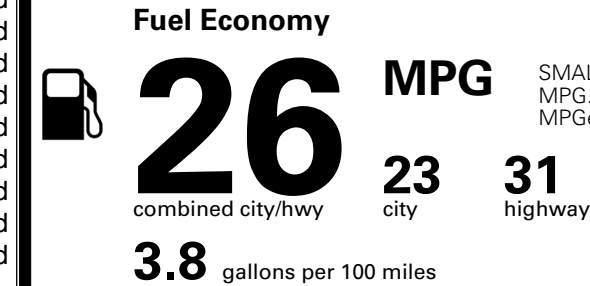

TOTAL ADDITIONAL WEIGHT: 13.6

EPA DOT Fuel Economy and Environment

Gasoline Vehicle

SMALL SUVs range from 14 to 125 MPG. The best vehicle rates 146 MPGe.

You spend \$1,000 more in fuel costs over 5 years compared to the average new vehicle.