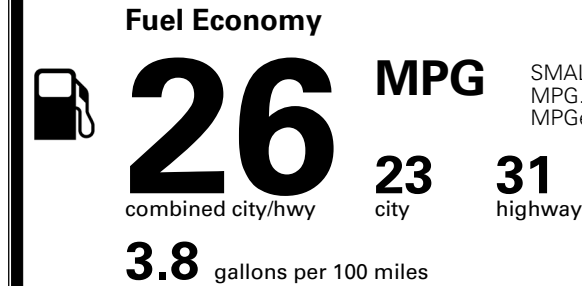

\$ 39,095.00

TOTAL ADDITIONAL WEIGHT: 13.6

*Additional terms and conditions apply.

**Kia Connect may be currently unavailable for some Model Year 2022 and newer vehicles sold or purchased in Massachusetts; please see owners.kia.com for more information.

EPA DOT Fuel Economy and Environment

Gasoline Vehicle

SMALL SUVs range from 14 to 125 MPG. The best vehicle rates 146 MPGe.

You spend \$1,000 more in fuel costs over 5 years compared to the average new vehicle.