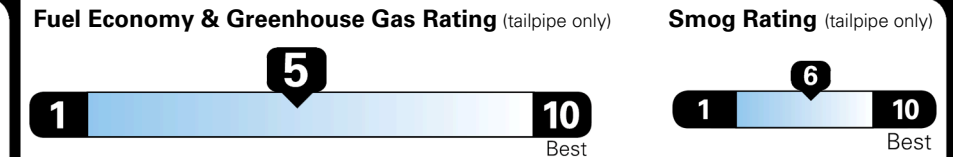

This vehicle emits 339 grams CO₂ per mile. The best emits 0 grams per mile (tailpipe only). Producing and distributing fuel also create emissions; learn more at fueleconomy.gov.

Actual results will vary for many reasons, including driving conditions and how you drive and maintain your vehicle. The average new vehicle gets 29 MPG and costs $8,500 to fuel over 5 years. Cost estimates are based on 15,000 miles per year at $ 3.30 per gallon. MPGe is miles per gasoline gallon equivalent. Vehicle emissions are a significant cause of climate change and smog.

fueleconomy.gov

Calculate personalized estimates and compare vehicles

GOVERNMENT 5-STAR SAFETY RATINGS

Overall Vehicle Score ★ ★ ★ ★ ★

Based on the combined rating of frontal, side and rollover.
Should ONLY be compared to other vehicles of similar size and weight.

Frontal	Driver	★ ★ ★ ★ ★
Crash	Passenger	★ ★ ★ ★ ★

Based on the risk of injury in a frontal impact.
Should ONLY be compared to other vehicles of similar size and weight.

Side	Front seat	★ ★ ★ ★ ★
Crash	Rear seat	★ ★ ★ ★ ★

Star ratings based on the risk of injury in a side impact.

Rollover ★ ★ ★ ★ ★

Star ratings based on the risk of rollover in a single-vehicle crash.

Star ratings range from 1 to 5 stars (★★★★★) with 5 being the highest.

Source: National Highway Traffic Safety Administration (NHTSA).

www.safercar.gov or 1-888-327-4236

Manufacturer's suggested retail price includes Manufacturer's recommended pre-delivery service. License and title fees, state and local taxes and other dealer installed options and accessories are not included in the manufacturer's suggested retail price.

PARTS CONTENT INFORMATION

FOR VEHICLES IN THIS CAR LINE U.S./CANADIAN
PARTS CONTENT: 55 %

MAJOR SOURCES OF FOREIGN PARTS:
KOREA: 30%

NOTE: PARTS CONTENT DOES NOT INCLUDE FINAL ASSEMBLY, DISTRIBUTION, OR OTHER NON-PARTS COSTS.

FOR THIS VEHICLE
FINAL ASSEMBLY POINT:
WEST POINT, GA, USA

COUNTRY OF ORIGIN

ENGINE (MOTOR): USA

TRANSMISSION: USA