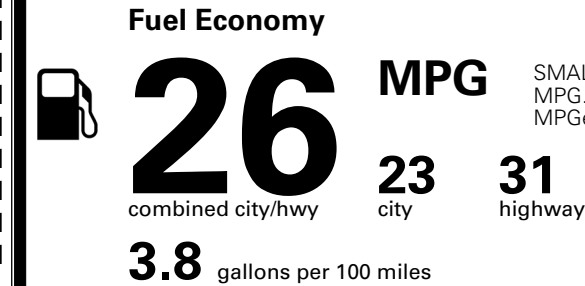

TOTAL ADDITIONAL WEIGHT: 6.6

EPA DOT Fuel Economy and Environment

Gasoline Vehicle

SMALL SUVs range from 14 to 138 MPG. The best vehicle rates 146 MPGe.

You spend \$1,000 more in fuel costs over 5 years compared to the average new vehicle.