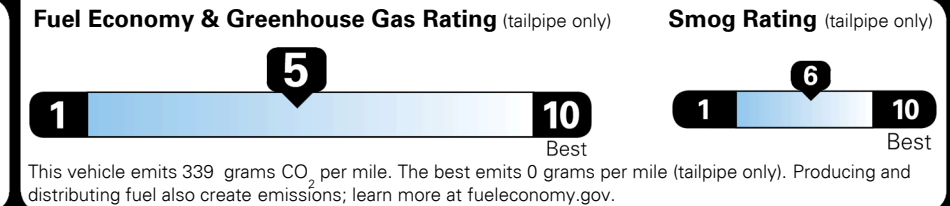

TOTAL ADDITIONAL WEIGHT: 12.7

EPA DOT Fuel Economy and Environment

Gasoline Vehicle

You spend \$1,000 more in fuel costs over 5 years compared to the average new vehicle.

Annual fuel cost \$1,900

Actual results will vary for many reasons, including driving conditions and how you drive and maintain your vehicle. The average new vehicle gets 29 MPG and costs \$8,500 to fuel over 5 years. Cost estimates are based on 15,000 miles per year at \$ 3.30 per gallon. MPGe is miles per gasoline gallon equivalent. Vehicle emissions are a significant cause of climate change and smog.