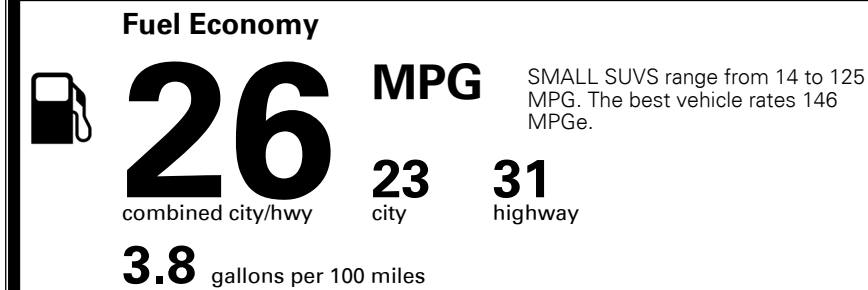

EPA DOT Fuel Economy and Environment

Gasoline Vehicle

You spend $1,000 more in fuel costs over 5 years compared to the average new vehicle.

Annual fuel cost $1,900