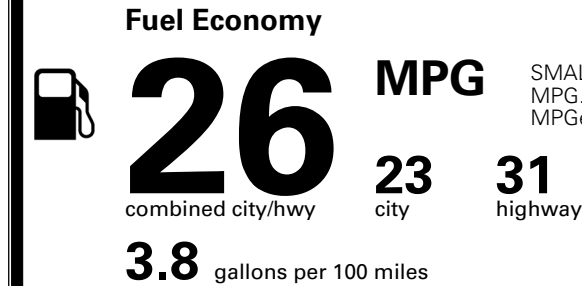

EPA DOT Fuel Economy and Environment

Gasoline Vehicle

SMALL SUVs range from 14 to 138 MPG. The best vehicle rates 146 MPGe.

You spend
$1,000
more in fuel costs
over 5 years
compared to the
average new vehicle.

Annual fuel cost
$1,900

Fuel Economy & Greenhouse Gas Rating (tailpipe only) Smog Rating (tailpipe only)