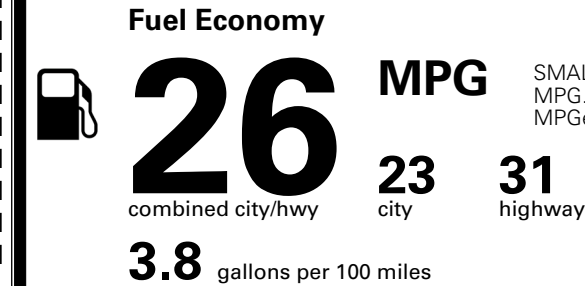

TOTAL MANUFACTURER'S SUGGESTED RETAIL PRICE ▶

\$ 38,925.00

TOTAL ADDITIONAL WEIGHT: 11.0

EPA DOT Fuel Economy and Environment

Gasoline Vehicle

You spend \$1,000 more in fuel costs over 5 years compared to the average new vehicle.