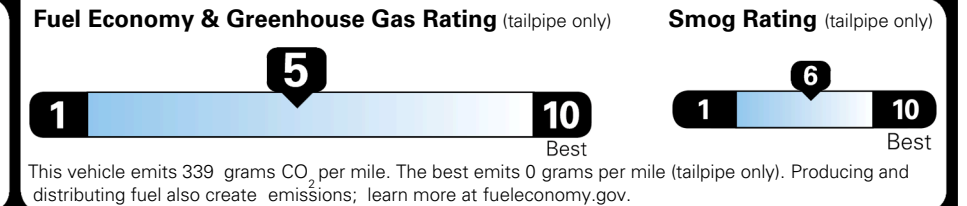

You spend $1,000 more in fuel costs over 5 years compared to the average new vehicle.

Annual fuel cost $1,900