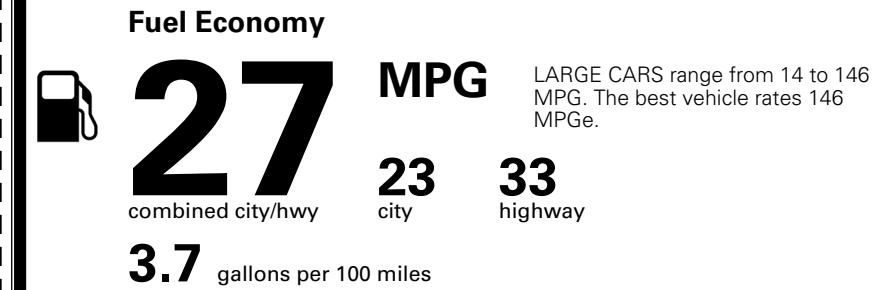

EPA DOT Fuel Economy and Environment

Gasoline Vehicle

You spend $750 more in fuel costs over 5 years compared to the average new vehicle.

Annual fuel cost $1,850