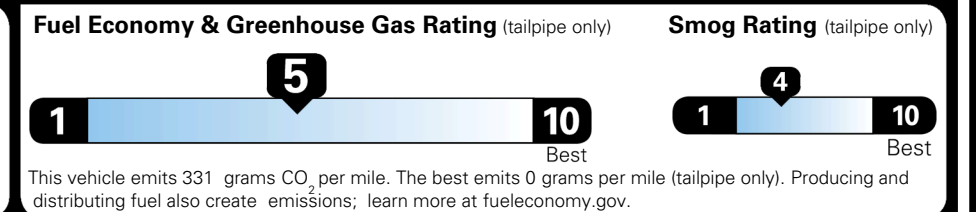

\$495.00
 \$4,400.00

MSRP INCLUDING OPTIONS

\$ 39,115.00

INLAND FREIGHT AND HANDLING

\$ 1,245.00

TOTAL MANUFACTURER'S SUGGESTED RETAIL PRICE ▶

\$ 40,360.00

TOTAL ADDITIONAL WEIGHT: 9.6

EPA DOT Fuel Economy and Environment

Gasoline Vehicle

You spend \$750 more in fuel costs over 5 years compared to the average new vehicle.

Annual fuel cost \$1,850

Actual results will vary for many reasons, including driving conditions and how you drive and maintain your vehicle. The average new vehicle gets 29 MPG and costs \$8,500 to fuel over 5 years. Cost estimates are based on 15,000 miles per year at \$ 3.30 per gallon. MPGe is miles per gasoline gallon equivalent. Vehicle emissions are a significant cause of climate change and smog.