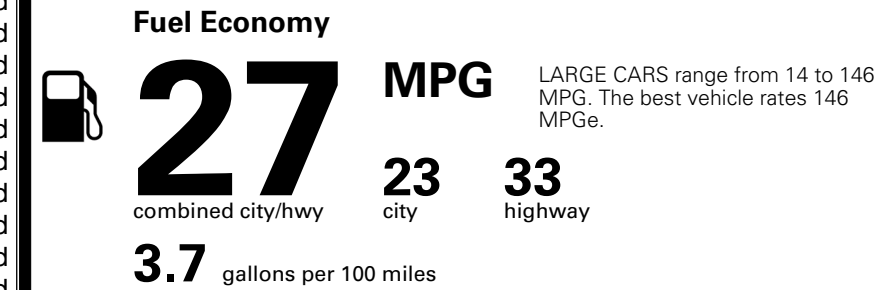

EPA DOT Fuel Economy and Environment

Gasoline Vehicle

You spend $750 more in fuel costs over 5 years compared to the average new vehicle.

Annual fuel cost $1,850