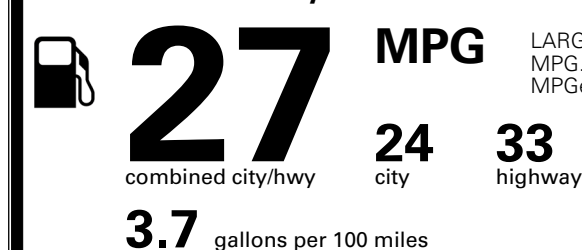

Fuel Economy

You spend **$750** more in fuel costs over 5 years compared to the average new vehicle.

Annual fuel cost **$1,850**