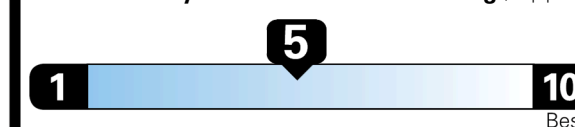

EPA DOT Fuel Economy and Environment

Gasoline Vehicle

Fuel Economy

You spend **\$750** more in fuel costs over 5 years compared to the average new vehicle.

Annual fuel cost **\$1,850**

Fuel Economy & Greenhouse Gas Rating (tailpipe only)