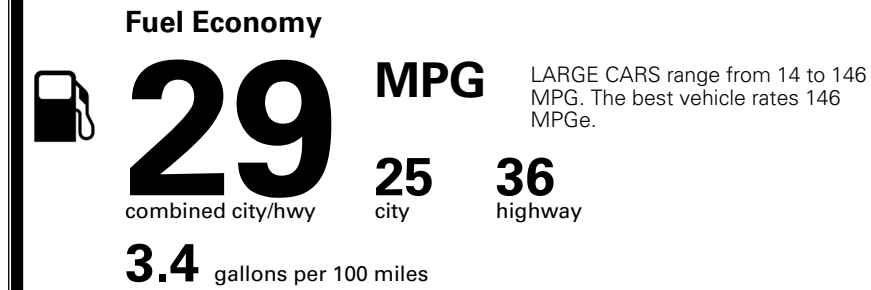

\$295.00
 \$2,200.00

 \$200.00
 \$130.00
 \$350.00

\$ 31,565.00

\$ 1,195.00

\$ 32,760.00

EPA DOT Fuel Economy and Environment

Gasoline Vehicle

You save \$0
 in fuel costs over 5 years compared to the average new vehicle.