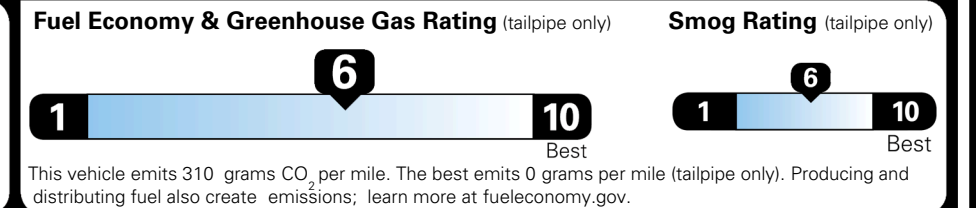

Actual results will vary for many reasons, including driving conditions and how you drive and maintain your vehicle. The average new vehicle gets 29 MPG and costs $8,500 to fuel over 5 years. Cost estimates are based on 15,000 miles per year at $ 3.30 per gallon. MPGe is miles per gasoline gallon equivalent. Vehicle emissions are a significant cause of climate change and smog.

fueleconomy.gov

Calculate personalized estimates and compare vehicles

GOVERNMENT 5-STAR SAFETY RATINGS

PARTS CONTENT INFORMATION

Overall Vehicle Score ★ ★ ★ ★ ★

Based on the combined rating of frontal, side and rollover. Should ONLY be compared to other vehicles of similar size and weight.

Frontal Driver ★ ★ ★ ★ ★

Crash Passenger ★ ★ ★ ★ ★

Based on the risk of injury in a frontal impact. Should ONLY be compared to other vehicles of similar size and weight.

Side Front seat ★ ★ ★ ★ ★

Crash Rear seat ★ ★ ★ ★ ★

Star ratings based on the risk of injury in a side impact.

Rollover ★ ★ ★ ★ ★

Star ratings based on the risk of rollover in a single-vehicle crash.

Star ratings range from 1 to 5 stars (★★★★★) with 5 being the highest.

Source: National Highway Traffic Safety Administration (NHTSA).

www.safercar.gov or 1-888-327-4236

Manufacturer's suggested retail price includes Manufacturer's recommended pre-delivery service. License and title fees, state and local taxes and other dealer installed options and accessories are not included in the manufacturer's suggested retail price.

FOR VEHICLES IN THIS CAR LINE U.S./CANADIAN PARTS CONTENT: 0 %

MAJOR SOURCES OF FOREIGN PARTS: KOREA: 90%

NOTE: PARTS CONTENT DOES NOT INCLUDE FINAL ASSEMBLY, DISTRIBUTION, OR OTHER NON-PARTS COSTS.

FOR THIS VEHICLE FINAL ASSEMBLY POINT: HWASUNG, KOREA

COUNTRY OF ORIGIN ENGINE (MOTOR): KOREA

TRANSMISSION: KOREA