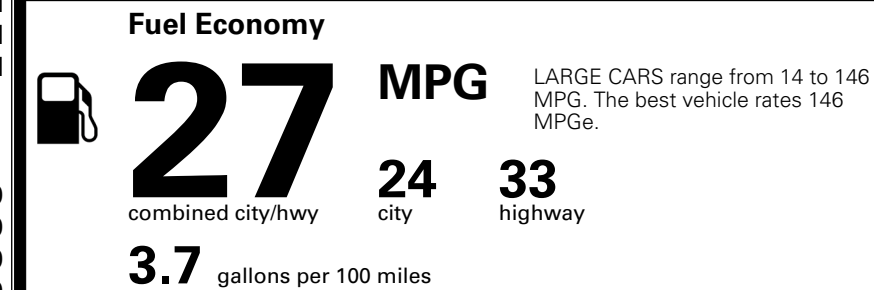

EPA DOT Fuel Economy and Environment

Gasoline Vehicle

You spend $750 more in fuel costs over 5 years compared to the average new vehicle.

Annual fuel cost $1,850