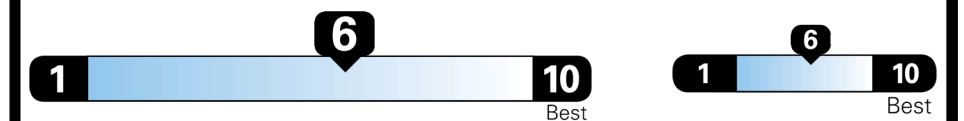

### EPA DOT Fuel Economy and Environment

Gasoline Vehicle

**You save \$0**  
 in fuel costs over 5 years compared to the average new vehicle.

Annual fuel cost \$1,700

Fuel Economy & Greenhouse Gas Rating (tailpipe only) Smog Rating (tailpipe only)