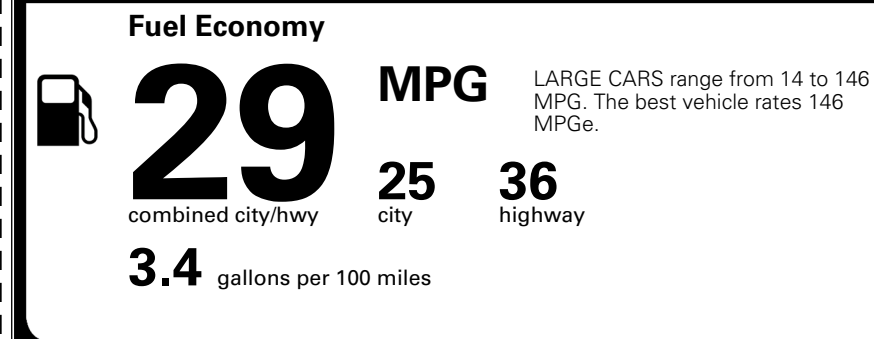

INLAND FREIGHT AND HANDLING

\$ 1,195.00

TOTAL MANUFACTURER'S SUGGESTED RETAIL PRICE ▶

\$ 33,160.00

TOTAL ADDITIONAL WEIGHT: 12.5

EPA DOT Fuel Economy and Environment

Gasoline Vehicle

You save \$0
 in fuel costs over 5 years compared to the average new vehicle.