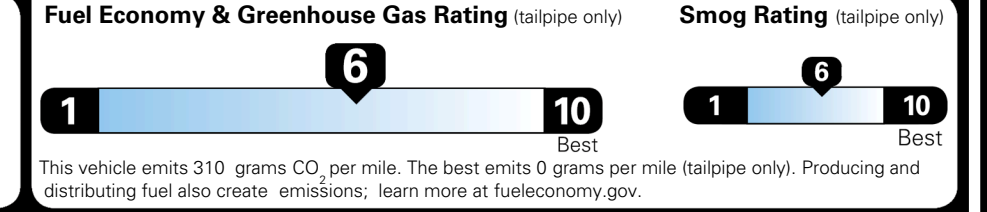

Actual results will vary for many reasons, including driving conditions and how you drive and maintain your vehicle. The average new vehicle gets 29 MPG and costs $8,500 to fuel over 5 years. Cost estimates are based on 15,000 miles per year at $ 3.30 per gallon. MPGe is miles per gasoline gallon equivalent. Vehicle emissions are a significant cause of climate change and smog.

fueleconomy.gov
Calculate personalized estimates and compare vehicles