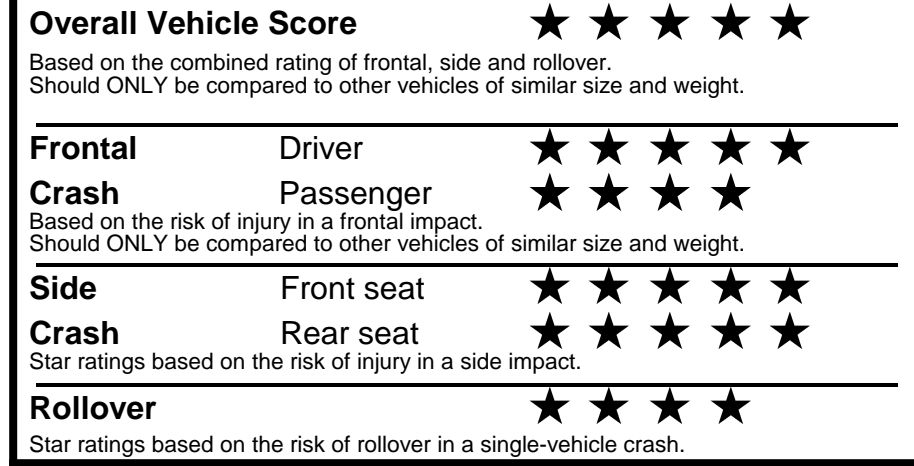

fueleconomy.gov
 Calculate personalized estimates and compare vehicles

GOVERNMENT 5-STAR SAFETY RATINGS

Star ratings range from 1 to 5 stars (★★★★★) with 5 being the highest.
 Source: National Highway Traffic Safety Administration (NHTSA).
www.safercar.gov or 1-888-327-4236