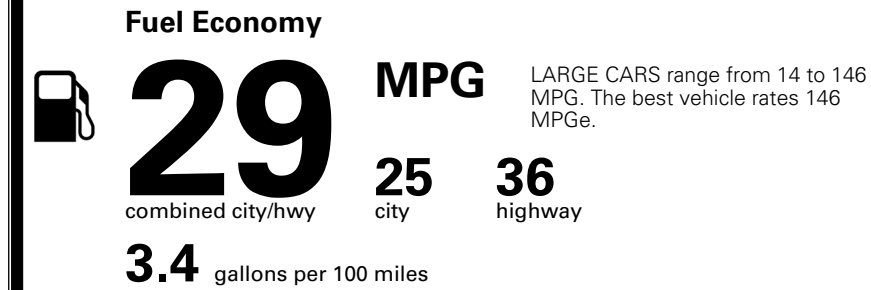

EPA DOT Fuel Economy and Environment

Gasoline Vehicle

You save $0
in fuel costs over 5 years compared to the average new vehicle.

Annual fuel cost $1,700