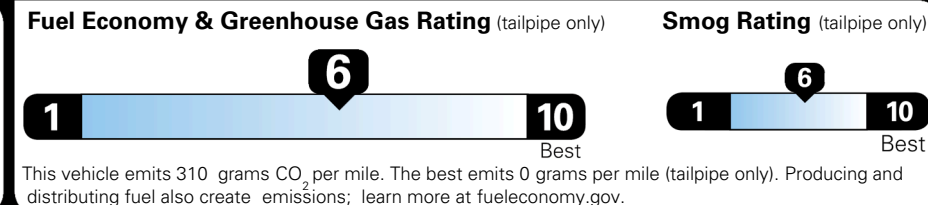

EPA DOT Fuel Economy and Environment

Gasoline Vehicle

You save \$0
 in fuel costs over 5 years compared to the average new vehicle.

Annual fuel cost \$1,700

Actual results will vary for many reasons, including driving conditions and how you drive and maintain your vehicle. The average new vehicle gets 29 MPG and costs \$8,500 to fuel over 5 years. Cost estimates are based on 15,000 miles per year at \$ 3.30 per gallon. MPGe is miles per gasoline gallon equivalent. Vehicle emissions are a significant cause of climate change and smog.